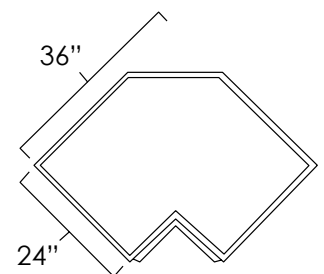

» For SKU ordering info see page 78

ASP	BC	HS	WPG	ES	WH	MO	PS	WS	YC
◆	◆	◆	◆	◆	◆	◆	◆	◆	◆

Bases

CORNER DRAWERS BASE CABINET

SKU: CDB36

BASES

Specifications:

- » This cabinet has three fully functioning, full extension drawers.
- » Heritage White, Glazed Mocha, York Coffee, Bristol Chocolate, West Point Grey, Aspen White and White Shaker have one standard drawer on top and two deep drawers below.
- » All drawer bases have a small top drawer and two larger bottom drawers
- » For SKU ordering info see page 83