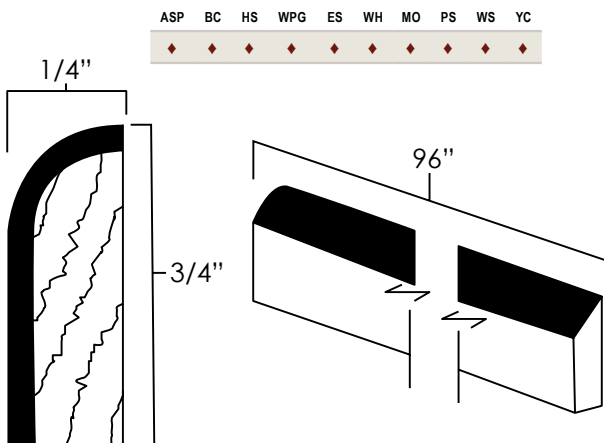

ASP	BC	HS	WPG	ES	WH	MO	PS	WS	YC
◆	◆	◆	◆	◆	◆	◆	◆	◆	◆

Panels, Fillers & Trims

SCRIBE MOULDING **SKU: SM8**

Specifications:

- » Sold in 8 ft long sections.
- » Use behind Light Rail Molding when wrapping around the side of a wall cabinet.
- » For SKU ordering info see page 85