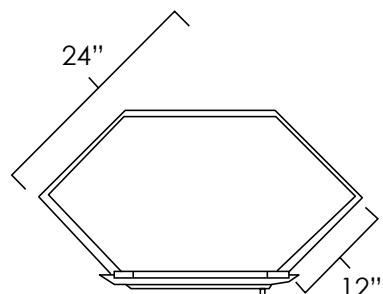

APPLIANCE GARAGE

SKU: AG2418