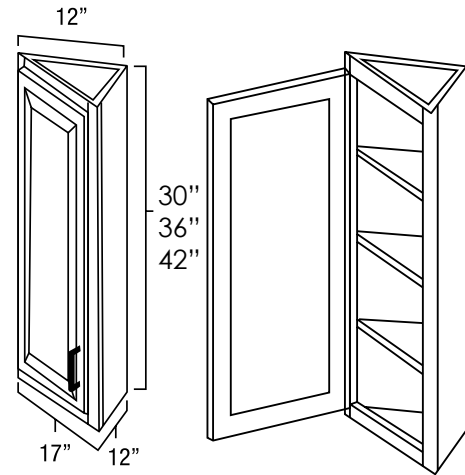

ANGLED END WALL CABINETS

SKU: WCA1230 • WCA1236 • WCA1242

Specifications:

- » 30" and 36" tall cabinets have two adjustable shelves.
- » 42" tall cabinets have three adjustable shelves.
- » For SKU ordering info see page 75

ASP	BC	HS	WPG	ES	WH	MO	PS	WS	YC
◆	◆	◆	◆	N/A	◆	◆	◆	◆	◆