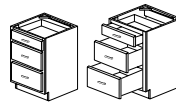

Drawer Base Cabinets

Page 32

		ASP	BC	HS	WPG	ES	WH	MO	PS	WS	YC
DB12	12"	$688.18	$684.39	$684.39	$684.39	$459.72	$526.00	$651.80	$655.41	$655.41	$655.41
DB15	15"	$715.44	$709.04	$709.04	$709.04	$478.41	$548.05	$675.28	$681.37	$681.37	$681.37
DB18	18"	$734.40	$723.66	$723.66	$723.66	$497.85	$561.18	$689.20	$699.43	$699.43	$699.43
DB21	21"	$791.95	$782.50	$782.50	$782.50	$523.95	$614.45	$745.24	$754.24	$754.24	$754.24
DB24	24"	$845.36	$832.61	$832.61	$832.61	$545.53	$659.36	$792.96	$805.10	$805.10	$805.10
DB30	30"	$995.47	$994.43	$994.43	$994.43	$617.92	$806.82	$947.08	$948.07	$948.07	$948.07
DB36	36"	$1,137.52	$1,131.86	$1,131.86	$1,131.86	$680.80	$930.50	$1,077.96	$1,083.35	$1,083.35	$1,083.35