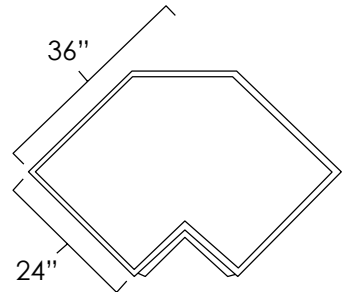

LAZY SUSAN CORNER BASE CABINETS

SKU: LS3312 • LS3612

Specifications:

- Stainless steel baskets are standard.
- There are two baskets per cabinet.
- Both baskets are height adjustable.
- Lazy susan doors may be mounted to open right or left.

» For SKU ordering info see page 78

ASP	BC	HS	WPG	ES	WH	MO	PS	WS	YC
◆	◆	◆	◆	◆	◆	◆	◆	◆	◆

BLIND CORNER BASE CABINETS

SKU: BBC36

Specifications:

- » Adjustable to 45" wide.
- » May not be pulled farther than 9".
- » 12 7/8" door overlays 11 7/8" frame opening.
- » May be used as a right (R) or left (L) blind setup.
- » Full overlay cabinets must be pulled a minimum of 4" and remaining styles must be pulled a minimum of 3". May be necessary to pull further to allow clearance for door and drawer hardware.

» For SKU ordering info see page 78