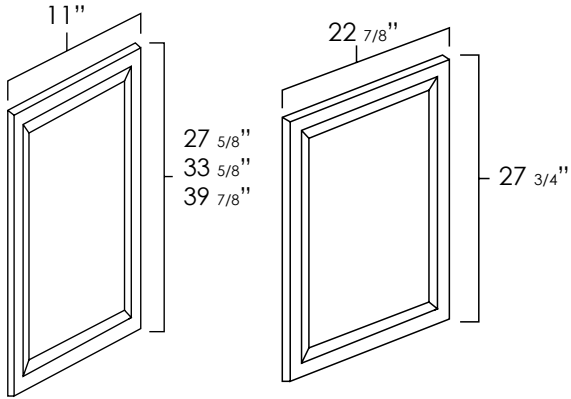

ASP	BC	HS	WPG	ES	WH	MO	PS	WS	YC
◆	◆	◆	◆	◆	◆	◆	◆	◆	◆

DECORATIVE END PANELS

SKU: DP1230 • DP1236 • DP1242 • DP2430

Specifications:

- » These three panel sizes will resemble the wall cabinet doors.
- » The last two digits in the item number indicate the height of wall cabinet these panels will fit. Ex: DP1236 will fit the side of a W1236.
- » For SKU ordering info see page 85