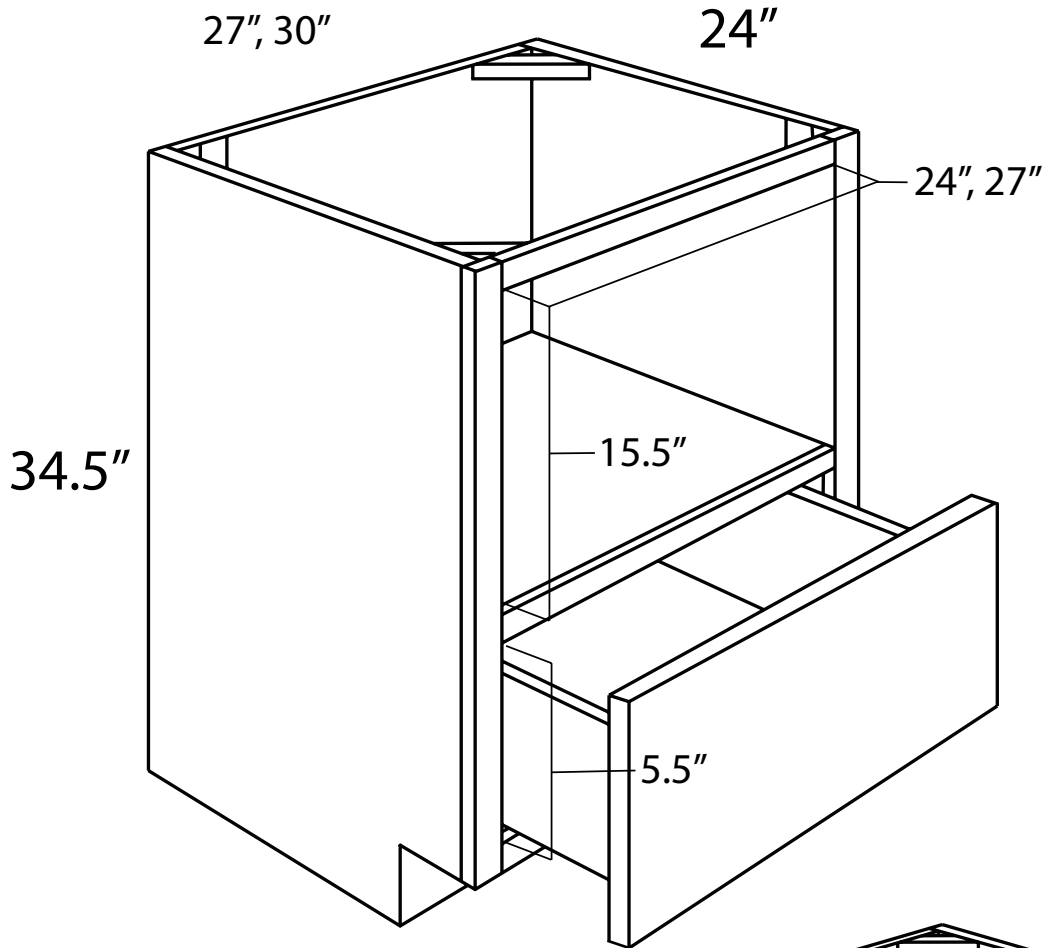

ASP BC HS WPG ES WH MO PS WS YC

BASES

Picture to the left

BSD6 with drawers partially pulled out to show function in Espresso.

BASE MICROWAVE CABINET

SKU: BMC27 • BMC30

BASES

Specifications: