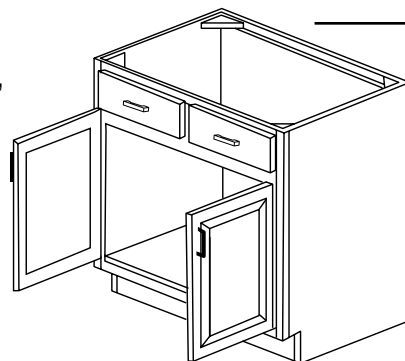

Bases

DIAGONAL CORNER SINK BASE CABINET

SKU: DCB36

BASES

Specifications:

- » There are no shelves in this cabinet.
- » There are no drawers in this cabinet.
- » For SKU ordering info see page 78

ASP BC HS WPG ES WH MO PS WS YC