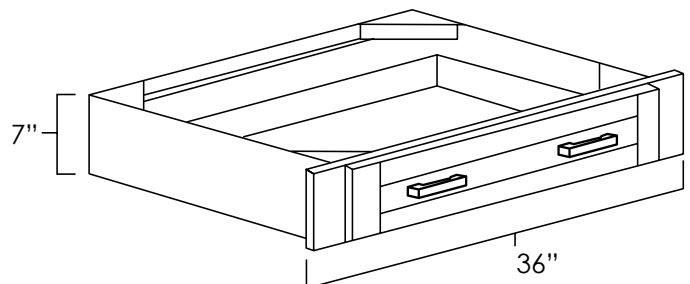

- » Can be trimmed down to needed size.
- » For SKU ordering info see page 81

ASP	BC	HS	WPG	ES	WH	MO	PS	WS	YC
◆	◆	◆	◆	N/A	◆	◆	◆	◆	◆

UNDER COUNTER KNEE DRAWERS

SKU: UCD30 • UCD36

Specifications:

- » Drawer unit designed to be installed under counter to create a desk area.
- » These drawers will install beside either vanity cabinets (21" depth) or standard base cabinets (24" depth).
- » For SKU ordering info see page 81