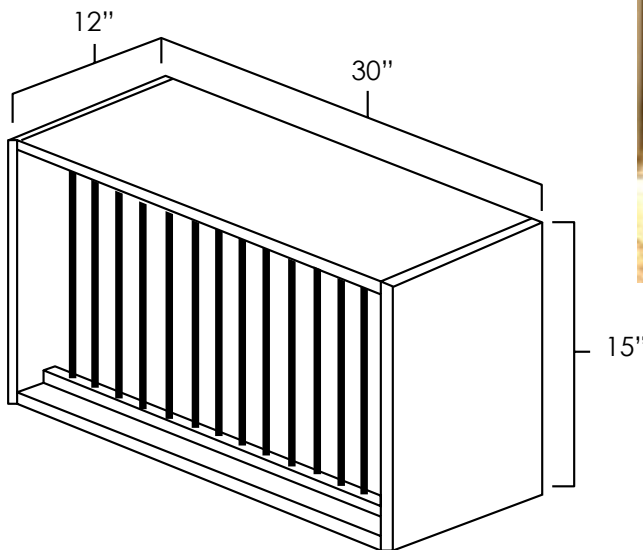

Small
 Width: 4-3/4"
 Depth: 5"
 Height: 9-1/2"

Large
 Width: 6-1/4"
 Depth: 6-1/2"
 Height: 13-1/4"

Accessories

PLATE RACK

SKU: PR3015

ACCESSORIES

Specifications:

- » Will hold 10 plates.
- » Plate rack may also be used with wall cabinets.
- » For SKU ordering info see page 82