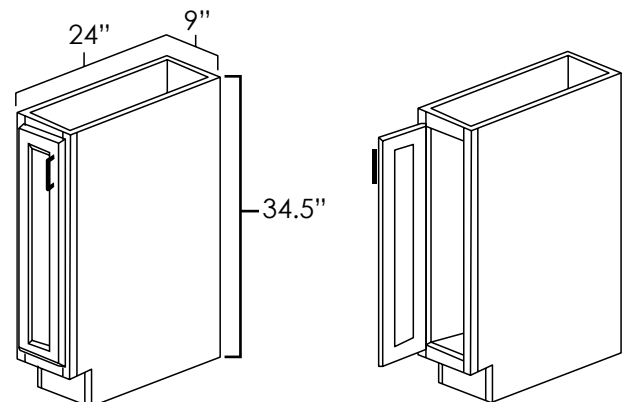

Specifications:

- » There are no shelves in this cabinet or top drawer.
- » Good for trays & cookie sheets
- » *For SKU ordering info see page 83*

ASP	BC	HS	WPG	ES	WH	MO	PS	WS	YC
◆	◆	◆	◆	◆	◆	◆	◆	◆	◆