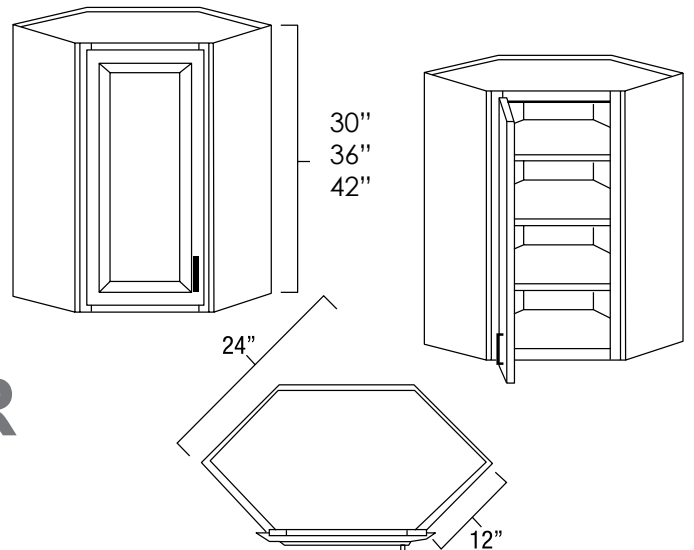

DIAGONAL CORNER WALL CABINETS

SKU: WDC2430 • WDC2436 • WDC2442 • WDC42PG • WDC42BG

Specifications:

- » 30" and 36" tall cabinets have two adjustable shelves.
- » 42" tall cabinets have three adjustable shelves.
- » Door may be replaced with corresponding diagonal glass door (see page 50).
- » For SKU ordering info see page 74

WDC2430 • WDC2436 • WDC2442

ASP	BC	HS	WPG	ES	WH	MO	PS	WS	YC
◆	◆	◆	◆	◆	◆	◆	◆	◆	◆

WDC42PG • With Plain Glass (PG)

ASP	BC	HS	WPG	ES	WH	MO	PS	WS	YC
◆	N/A	◆	◆	N/A	N/A	N/A	◆	◆	N/A

WDC42BG • With Beveled Glass (BG)

ASP	BC	HS	WPG	ES	WH	MO	PS	WS	YC
N/A	◆	N/A	N/A	N/A	◆	◆	N/A	N/A	◆