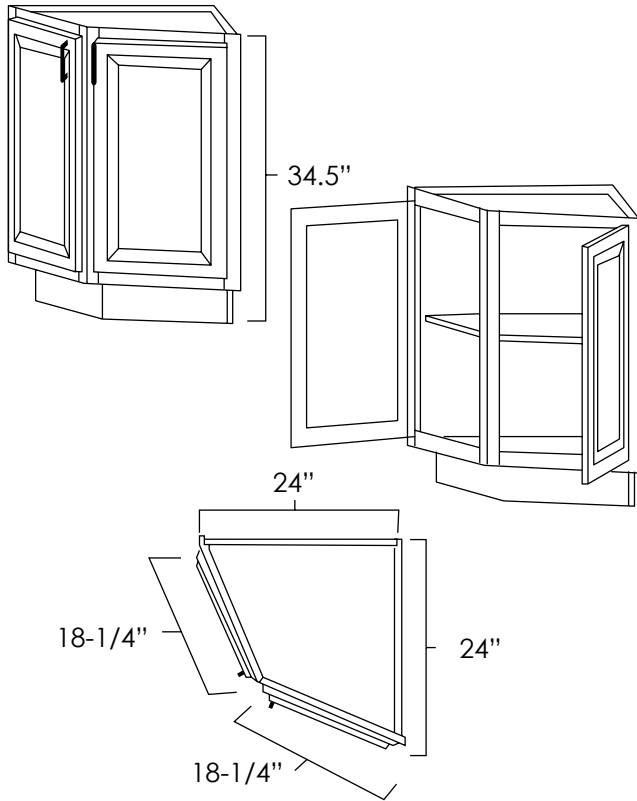

ANGLED END BASE CABINETS

SKU: BA24