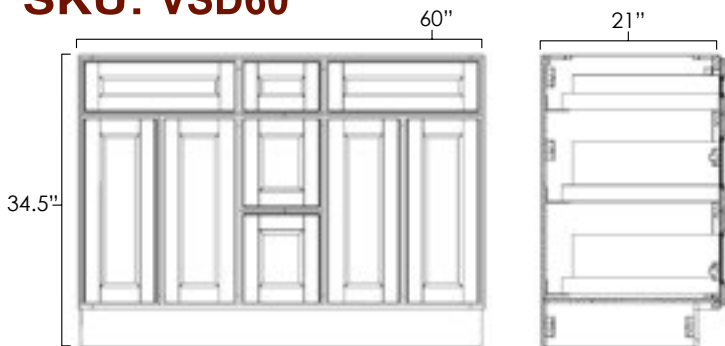

DOUBLE SINK VANITY CABINETS

SKU: VSD60

» For SKU ordering info see page 87

ASP	BC	HS	WPG	ES	WH	MO	PS	WS	YC
◆	N/A	◆	◆	N/A	◆	N/A	◆	◆	N/A