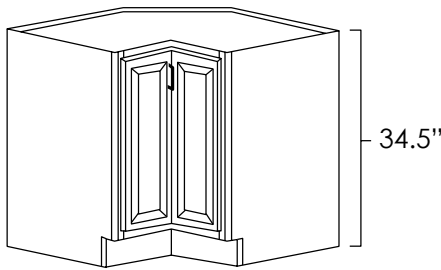

LAZY SUSAN CORNER BASE CABINETS

SKU: LS3312 • LS3612

Specifications:

- Stainless steel baskets are standard.
- There are two baskets per cabinet.
- Both baskets are height adjustable.
- Lazy susan doors may be mounted to open right or left.

» For SKU ordering info see page 78

ASP	BC	HS	WPG	ES	WH	MO	PS	WS	YC
◆	◆	◆	◆	◆	◆	◆	◆	◆	◆

BLIND CORNER BASE CABINETS

SKU: BBC36

Specifications:

- » Adjustable to 45" wide.
- » May not be pulled farther than 9".
- » 12 7/8" door overlays 11 7/8" frame opening.
- » May be used as a right (R) or left (L) blind setup.
- » Full overlay cabinets must be pulled a minimum of 4" and remaining styles must be pulled a minimum of 3". May be necessary to pull further to allow clearance for door and drawer hardware.

» For SKU ordering info see page 78