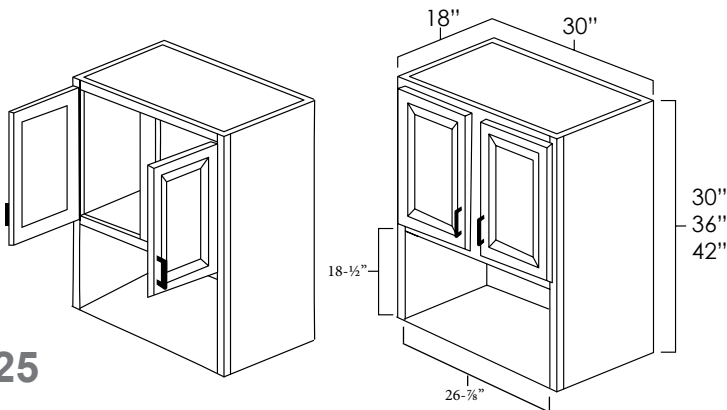

ASP	BC	HS	WPG	ES	WH	MO	PS	WS	YC
N/A	◆	N/A	N/A	N/A	◆	◆	N/A	N/A	◆

SPICE DRAWER WALL CABINETS

SKU: WSC30

Specifications:

- » This cabinet does not come with any drawer slides.
- » The interior is finished and the cabinet can be used without the drawers as a wine rack.
- » The drawers cannot be turned. If drawers are used the cabinet must be installed horizontally for them to function properly.
- » *For SKU ordering info see page 75*

ASP	BC	HS	WPG	ES	WH	MO	PS	WS	YC
◆	◆	◆	◆	N/A	◆	◆	◆	◆	◆

MICROWAVE WALL CABINETS

SKU: WSC30

25

Specifications:

- » This cabinet is designed for "counter" style microwaves.
- » There are no shelves in this cabinet.
- » Opening width is 26-7/8".
- » Opening height is 18-1/2".
- » Shelf depth is 20".
- » Cabinet depth is 18".
- » Butt doors on all microwave cabinets.
- » *For SKU ordering info see page 76*