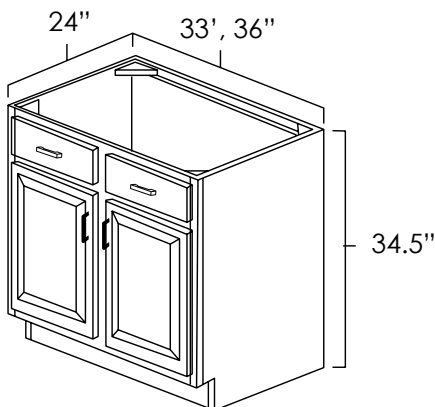

Bases

DIAGONAL CORNER SINK BASE CABINET

SKU: DCB36

BASES

Specifications:

- » There are no shelves in this cabinet.
- » There are no drawers in this cabinet.
- » For SKU ordering info see page 78

ASP BC HS WPG ES WH MO PS WS YC