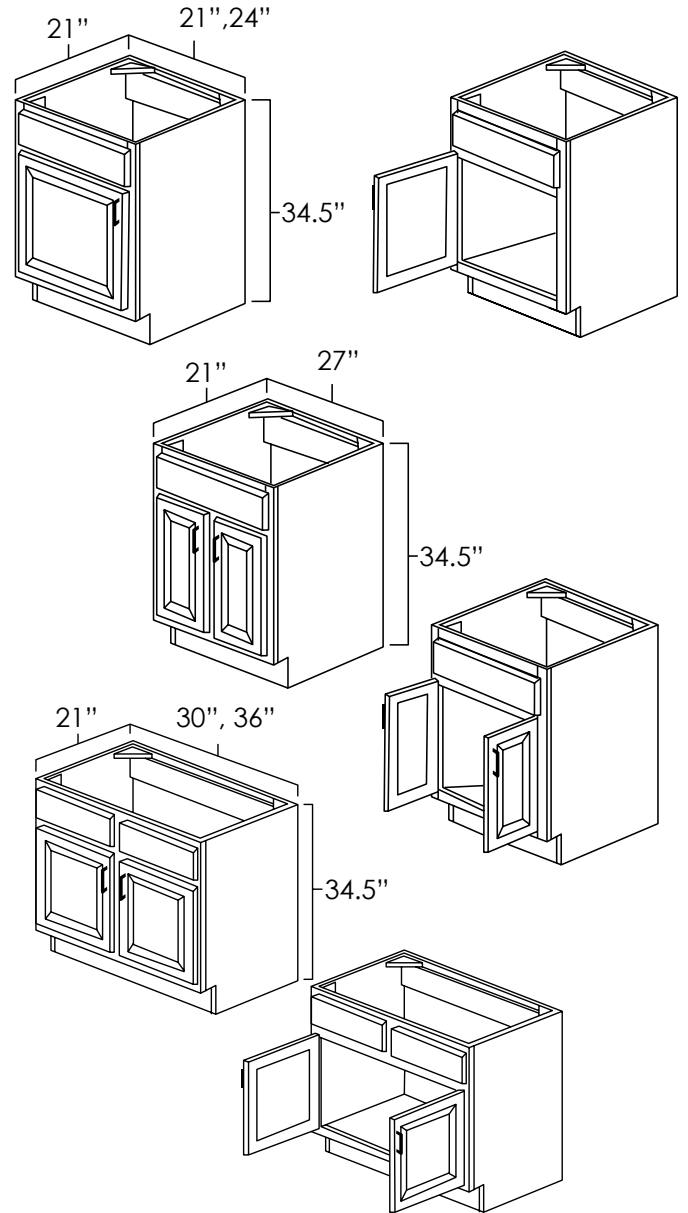

Vanities

VANITY SINK BASE CABINETS

SKU: V2121 • V2421 • V2721 • V3021 • V3621

Specifications:

- » There are no shelves or drawers in these cabinets
- » Butt doors on all three vanity sink bases
- » Depth: 21"
- » For SKU ordering info see page 87

SKU: V2121 • V2721

ASP	BC	HS	WPG	ES	WH	MO	PS	WS	YC
◆	N/A	◆	◆	N/A	◆	N/A	◆	◆	N/A

SKU: V2421 • V3021 • V3621

ASP	BC	HS	WPG	ES	WH	MO	PS	WS	YC
◆	◆	◆	◆	◆	◆	◆	◆	◆	◆