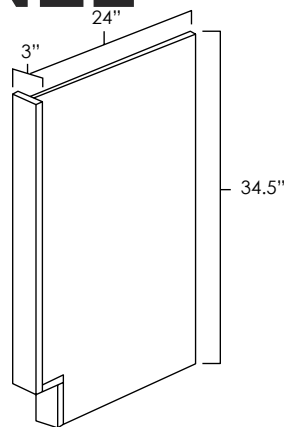

ASP	BC	HS	WPG	ES	WH	MO	PS	WS	YC
◆	◆	◆	◆	◆	◆	◆	◆	◆	◆