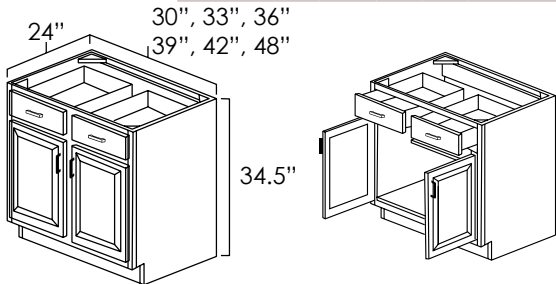

SKU: B24 • B27

Specifications:

- » 1/2 depth adjustable shelf.
- » Butt doors on both 24" and 27" wide bases.
- » For SKU ordering info see page 77 SKU ordering info

ASP BC HS WPG ES WH MO PS WS YC

BASES

DOUBLE DOORS & DRAWERS BASE CABINETS

SKU: B30 • B33 • B36 • B39 • B42 • B48

Specifications:

- » 1/2" depth adjustable shelf.
- » Butt doors on 30" through 36" wide bases.
- » For SKU ordering info see page 77

30", 33", 36"	ASP	BC	HS	WPG	ES	WH	MO	PS	WS	YC
	◆	◆	◆	◆	◆	◆	◆	◆	◆	◆
39", 42", 48"	ASP	BC	HS	WPG	ES	WH	MO	PS	WS	YC
	◆	◆	◆	◆	N/A	◆	◆	◆	◆	◆