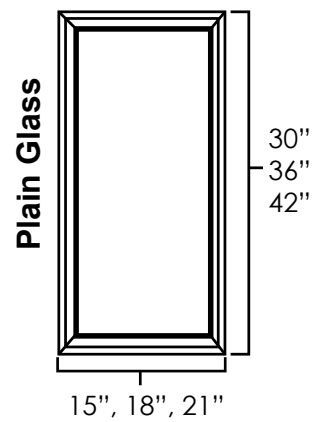

Specifications:

- » Match the profile of the selected door style.
- » The information following MD in the sku indicate the size / type of cabinet the door will fit.
  EX: MD2442 fits a W2442.
  EX: MDWDC36 fits a WDC2436.
- » 30" and 36" high cabinets will have 6 panes while 42" high cabinets will have 8.
- » For SKU ordering info see page 82