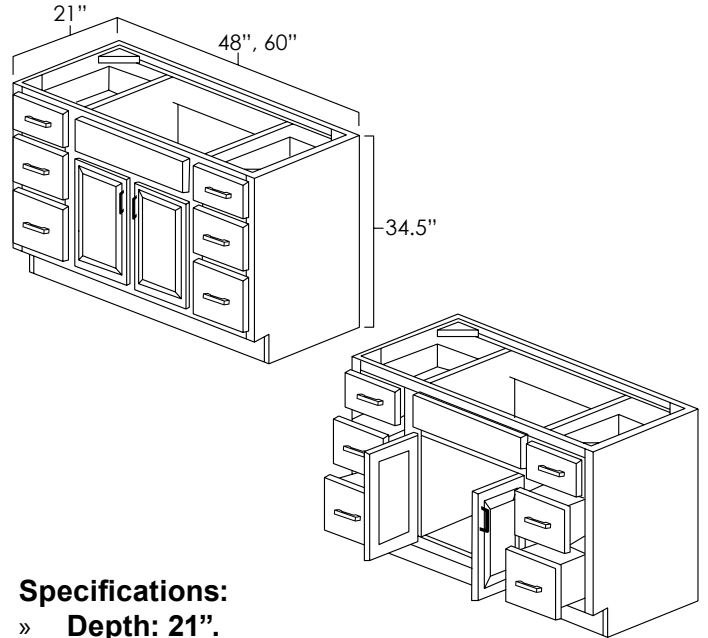

Vanities

DOUBLE DOOR VANITY CABINETS

SKU: V4821DD • V6021DD

Specifications:

- » Depth: 21".
- » There are no shelves in these cabinets.
- » All six drawers are fully functioning.
- » All styles have two standard drawers on top and four deep drawers below.
- » Butt doors on both vanity combinations.
- » For SKU ordering info see page 87

SKU: V4821DD

ASP	BC	HS	WPG	ES	WH	MO	PS	WS	YC
◆	◆	◆	◆	◆	◆	◆	◆	◆	◆

SKU: V6021DD

ASP	BC	HS	WPG	ES	WH	MO	PS	WS	YC
◆	◆	◆	◆	N/A	◆	◆	◆	◆	◆