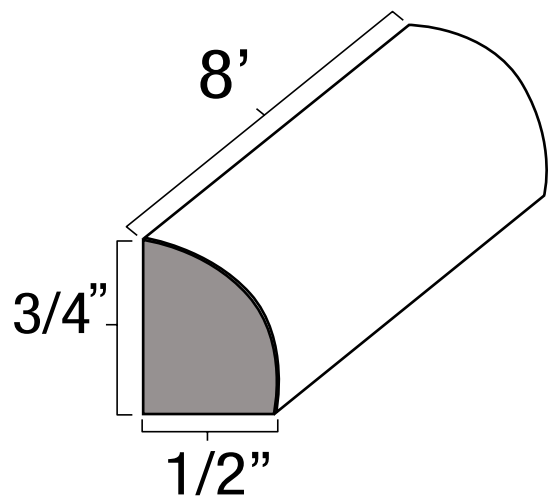

Panels, Fillers & Trims

ISLAND PANELS

SKU: IS3696

Specifications:

- » 1/2" thick.
- » Can be trimmed to desired height and/or width.
- » *For SKU ordering info see page 85*

ASP BC HS WPG ES WH MO PS WS YC

PANELS, FILLERS & TRIMS

SHOE MOULDING

SKU: SHM8

Specifications:

- » 3/4" tall
- » 1/2" thick
- » Can be trimmed to desired height and/or width.
- » *For SKU ordering info see page 85*

ASP BC HS WPG ES WH MO PS WS YC