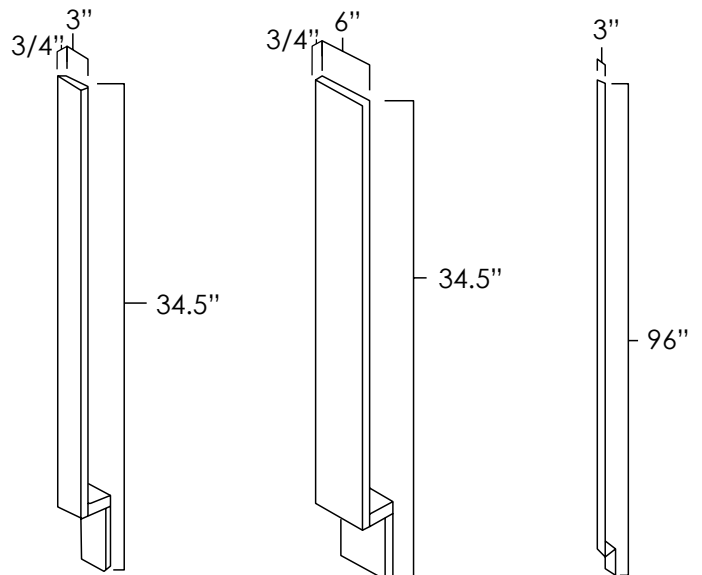

ASP	BC	HS	WPG	ES	WH	MO	PS	WS	YC
◆	◆	◆	◆	◆	◆	◆	◆	◆	◆

DECORATIVE END PANELS

SKU: DP1230 • DP1236 • DP1242 • DP2430

Specifications:

- » These three panel sizes will resemble the wall cabinet doors.
- » The last two digits in the item number indicate the height of wall cabinet these panels will fit. Ex: DP1236 will fit the side of a W1236.
- » For SKU ordering info see page 85