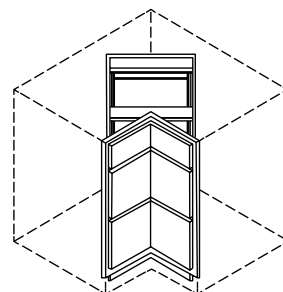

» For SKU ordering info see page 78

ASP	BC	HS	WPG	ES	WH	MO	PS	WS	YC
◆	◆	◆	◆	◆	◆	◆	◆	◆	◆

Bases

CORNER DRAWERS BASE CABINET

SKU: CDB36

BASES

Specifications:

- » This cabinet has three fully functioning, full extension drawers.
- » Heritage White, Glazed Mocha, York Coffee, Bristol Chocolate, West Point Grey, Aspen White and White Shaker have one standard drawer on top and two deep drawers below.
- » All drawer bases have a small top drawer and two larger bottom drawers
- » For SKU ordering info see page 83