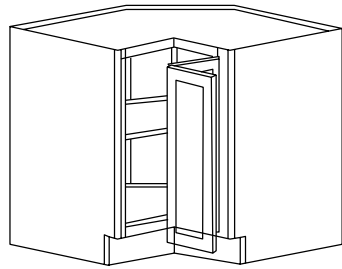

LAZY SUSAN CORNER BASE CABINETS

SKU: LS3312 • LS3612

Specifications:

- Stainless steel baskets are standard.
- There are two baskets per cabinet.
- Both baskets are height adjustable.
- Lazy susan doors may be mounted to open right or left.

» For SKU ordering info see page 78

ASP	BC	HS	WPG	ES	WH	MO	PS	WS	YC
◆	◆	◆	◆	◆	◆	◆	◆	◆	◆

BLIND CORNER BASE CABINETS

SKU: BBC36

Specifications:

- » Adjustable to 45" wide.
- » May not be pulled farther than 9".
- » 12 7/8" door overlays 11 7/8" frame opening.
- » May be used as a right (R) or left (L) blind setup.
- » Full overlay cabinets must be pulled a minimum of 4" and remaining styles must be pulled a minimum of 3". May be necessary to pull further to allow clearance for door and drawer hardware.

» For SKU ordering info see page 78