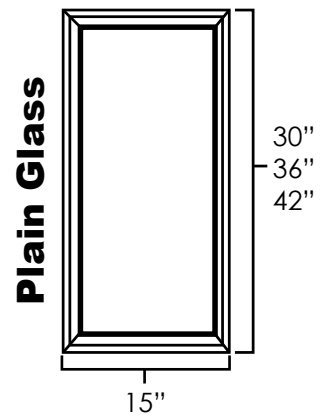

SINGLE GLASS DIAGONAL DOORS

SKU: MDWDC30 • MDWDC36 • MDWDC42 • PGWDC30 • PGWDC36 • PGWDC42

» For SKU ordering info see page 83

MD (Mullion)

ASP	BC	HS	WPG	ES	WH	MO	PS	WS	YC
N/A	♦	N/A	N/A	N/A	♦	♦	♦	N/A	♦

PG (Plain Glass)

ASP	BC	HS	WPG	ES	WH	MO	PS	WS	YC
N/A	N/A	♦	♦	♦	N/A	N/A	♦	N/A	N/A