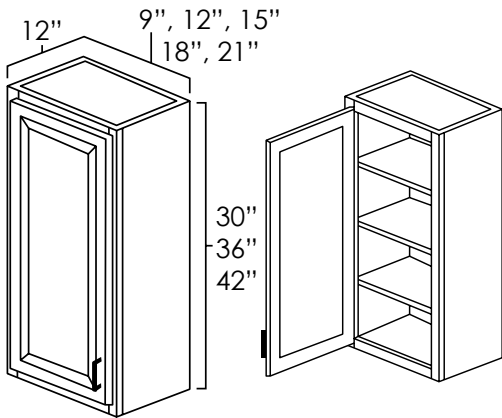

SINGLE DOOR WALL CABINETS

SKU: W0930 • W0936 • W0942 • W1230 • W1236 • W1242 • W1530 • W1536 • W1542 • W1830 • W1836
W1842 • W2130 • W2136 • W2142

WALLS

Specifications:

- » 30" and 36" tall cabinets have two adjustable shelves.
- » 42" tall cabinets have three adjustable shelves.
- » Doors may be replaced with corresponding glass door (see page 49).
- » *For SKU ordering info see page 73*