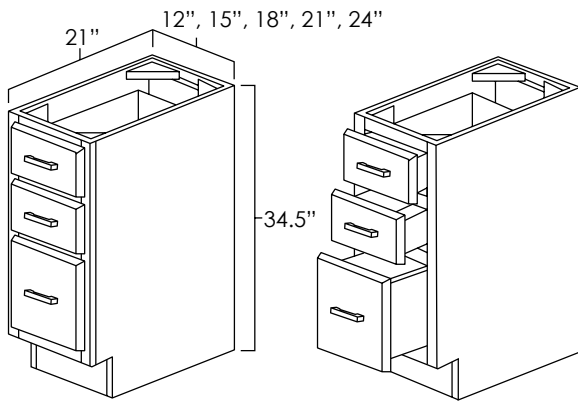

VANITY DRAWERS BASE CABINETS

SKU: VDB1221 • VDB1521 • VDB1821 • VDB2121 • VDB2421

Specifications:

- » Depth: 21".
- » All styles have one standard drawer on top and two deep drawers below.
- » All three drawers are fully functioning.
- » *For SKU ordering info see page 87*

SKU: VDB1221 • VDB1521 • VDB1821

ASP	BC	HS	WPG	ES	WH	MO	PS	WS	YC
◆	◆	◆	◆	◆	◆	◆	◆	◆	◆

SKU: VDB2121 • VDB2421

ASP	BC	HS	WPG	ES	WH	MO	PS	WS	YC
◆	N/A	◆	◆	N/A	◆	N/A	◆	◆	N/A

VANITIES