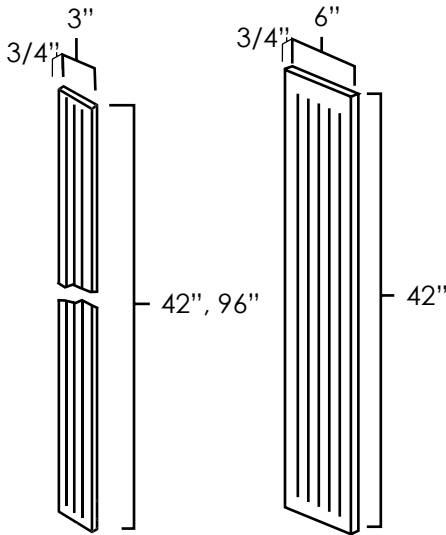

FLUTED WALL FILLERS

SKU: WFF342 • WFF642 • WFF396