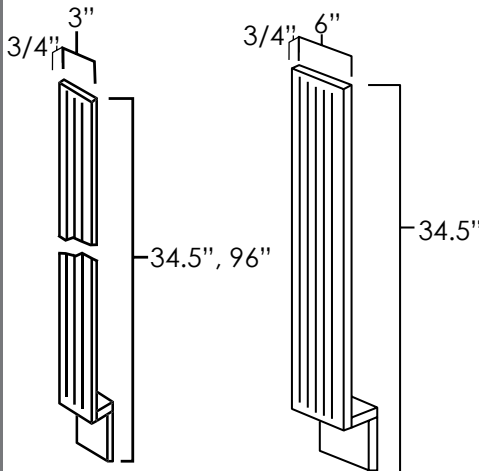

Specifications:

- » 3/4" thick.
- » Can be trimmed to desired height.
- » 3" wide fillers have 3 flutes.
- » 6" wide fillers have 5 flutes.
- » Flutes begin 1.5" from the top and end 1.5" from the bottom.
- » The toe kick area is not fluted.
- » For SKU ordering info see page 84