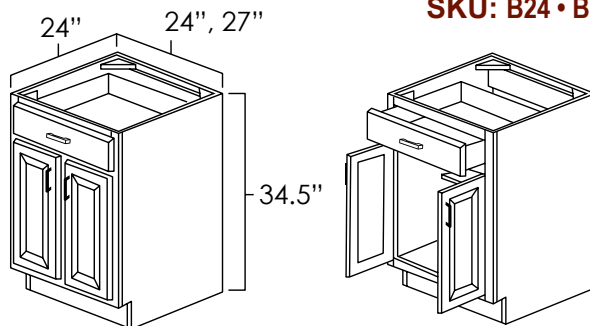

SKU: B24 • B27

Specifications:

- » 1/2 depth adjustable shelf.
- » Butt doors on both 24" and 27" wide bases.
- » For SKU ordering info see page 77 SKU ordering info

ASP BC HS WPG ES WH MO PS WS YC

BASES

DOUBLE DOORS & DRAWERS BASE CABINETS