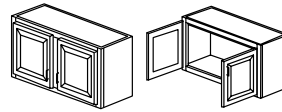

Index

Bridge Wall Cabinets

Page 29

		ASP	BC	HS	WPG	ES	WH	MO	PS	WS	YC
W3012	30 x 12	$252.68	$303.58	$303.58	$303.58	$168.50	$216.50	$221.72	$221.63	$221.63	$221.63
W3312	33 x 12	$261.18	$338.31	$338.31	$338.31	N/A	$246.55	$232.08	$245.87	$245.87	$245.87
W3612	36 x 12	$295.09	$354.44	$354.44	$354.44	$218.51	$264.86	$272.40	$263.55	$263.55	$279.03
W3015	30 x 15	$257.52	$365.44	$365.44	$365.44	$196.57	$255.23	$235.16	$235.24	$235.24	$235.24
W3315	33 x 15	$278.43	$395.43	$395.43	$395.43	N/A	$275.95	$252.80	$248.85	$248.85	$248.85
W3615	36 x 15	$294.79	$423.74	$423.74	$423.74	$245.72	$310.32	$281.00	$266.03	$266.03	$266.03
W3018	30 x 18	$268.67	$406.27	$406.27	$406.27	$220.45	$282.55	$249.28	$242.63	$242.63	$242.63
W3318	33 x 18	$307.35	$441.29	$441.29	$441.29	N/A	$321.73	$275.40	$276.86	$276.86	$276.86
W3618	36 x 18	$331.13	$463.09	$463.09	$463.09	$272.88	$348.27	$294.72	$290.01	$290.01	$290.01
W3021	30 x 21	$324.92	$449.53	$449.53	$449.53	$253.92	$325.64	$310.80	$307.06	$307.06	$307.06
W3321	33 x 21	$354.04	$486.65	$486.65	$486.65	N/A	$329.23	$344.60	$337.18	$337.18	$337.18
W3621	36 x 21	$420.36	$498.04	$498.04	$498.04	$323.89	$382.32	$401.28	$400.34	$400.34	$400.34
W3024	30 x 24	$354.46	$478.17	$478.17	$478.17	$276.76	$351.27	$330.52	$328.61	$328.61	$328.61
W3324	33 x 24	$385.57	$504.67	$504.67	$504.67	N/A	$390.45	$361.96	$367.21	$367.21	$367.21
W3624	36 x 24	$442.85	$529.07	$529.07	$529.07	$337.59	$427.77	$402.64	$421.76	$421.76	$421.76