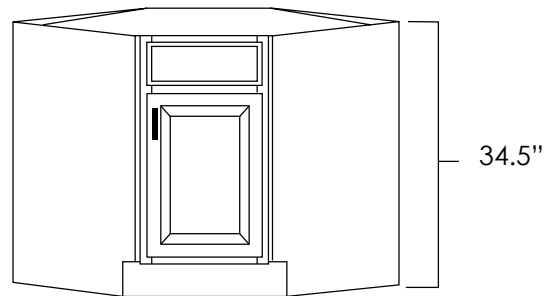

ASP	BC	HS	WPG	ES	WH	MO	PS	WS	YC
◆	◆	◆	◆	◆	◆	◆	◆	◆	◆

Bases

DIAGONAL CORNER SINK BASE CABINET

SKU: DCB36

BASES

Specifications:

- » There are no shelves in this cabinet.
- » There are no drawers in this cabinet.
- » For SKU ordering info see page 78