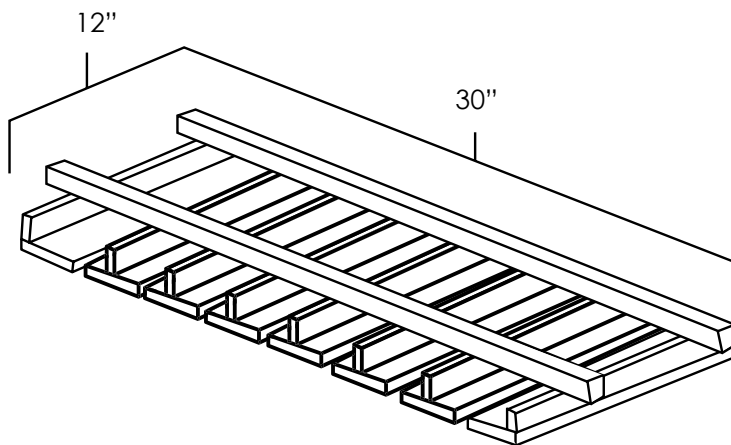

STEM GLASS HOLDER

SKU: SHG

Specifications:

- » Solid wood.
- » Mounts to bottom of wall cabinet.
- » Can be cut to fit smaller cabinets.
- » Fitted to mount under any 30" wide standard, stacker, or bridge wall cabinet.
- » Holds 6 rows of glasses (18 standard size wine glasses)
- » *For SKU ordering info see page 81*