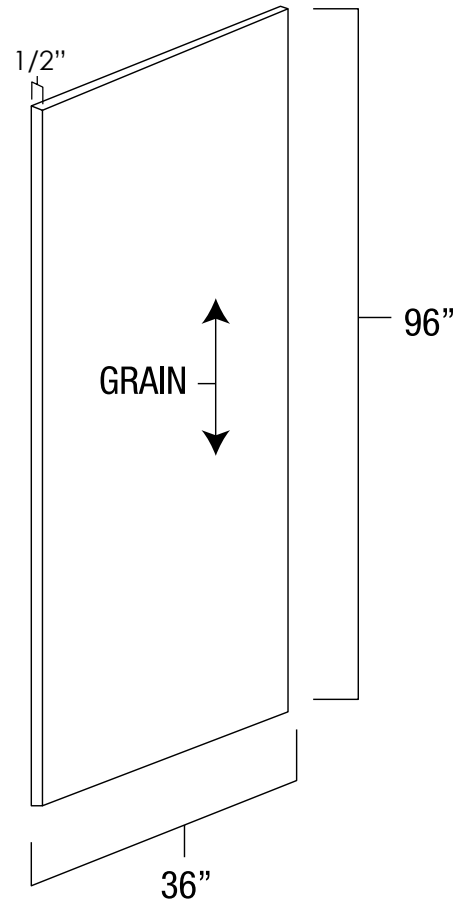

Panels, Fillers & Trims

ISLAND PANELS

SKU: IS3696

Specifications:

- » 1/2" thick.
- » Can be trimmed to desired height and/or width.
- » *For SKU ordering info see page 85*

ASP BC HS WPG ES WH MO PS WS YC

PANELS, FILLERS & TRIMS

SHOE MOULDING

SKU: SHM8

Specifications:

- » 3/4" tall
- » 1/2" thick
- » Can be trimmed to desired height and/or width.
- » *For SKU ordering info see page 85*

ASP BC HS WPG ES WH MO PS WS YC