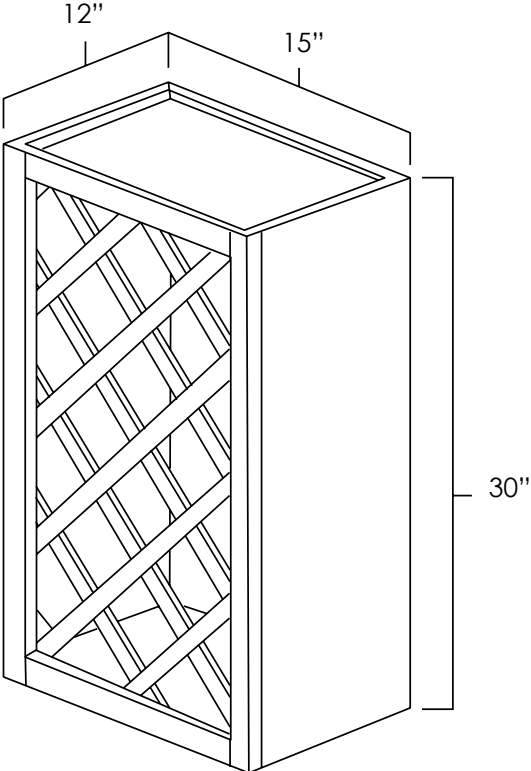

LATTICE WINE RACK

SKU: LWR3015

Specifications:

- » Holds 11 bottles.
- » Can be installed horizontally or vertically.
- » Will hold 3-3/4" diameter bottles.
- » For SKU ordering info see page 81

ASP	BC	HS	WPG	ES	WH	MO	PS	WS	YC
◆	◆	◆	◆	◆	◆	◆	◆	◆	◆

ACCESSORIES