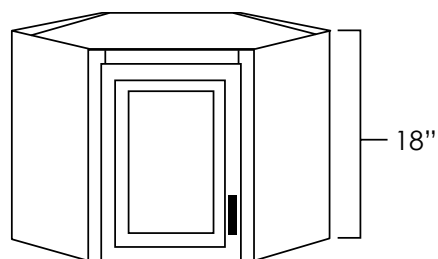

APPLIANCE GARAGE

SKU: AG2418