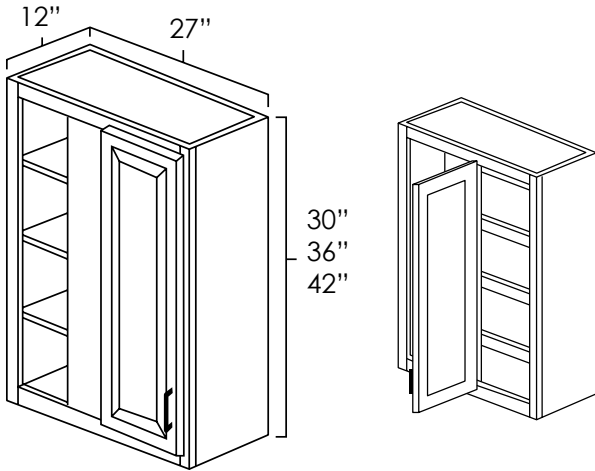

BLIND CORNER WALL CABINETS

SKU: WBC2730 • WBC2736 • WBC2742

WALLS