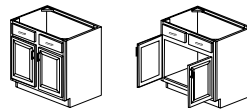

Farm Sink Base Cabinet

Page 33

		ASP	BC	HS	WPG	ES	WH	MO	PS	WS	YC
FSB36	36"	$582.74	$659.90	$659.90	$659.90	$401.03	$526.09	$557.20	$554.99	$554.99	$554.99

Sink Base Cabinet

Page 33

		ASP	BC	HS	WPG	ES	WH	MO	PS	WS	YC
SB33	33"	$572.75	$649.91	$649.91	$649.91	$391.04	$516.10	$547.21	$545.00	$545.00	$545.00
SB36	36"	$582.74	$659.90	$659.90	$659.90	$401.03	$526.09	$557.20	$554.99	$554.99	$554.99