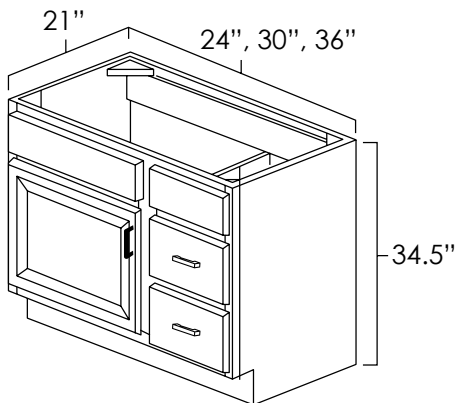

Specifications:

- » Depth: 21".
- » There are no shelves in these cabinets.
- » Only the bottom two drawers are functioning.
- » All styles have one standard false drawer front on top and two deep drawers below.
- » **WHEN INDICATING RIGHT (R) or LEFT (L), IT CORRESPONDS TO THE SIDE THE DRAWERS ARE ON WHILE LOOKING AT IT**
- » *For SKU ordering info see page 87*