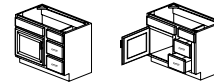

Single Door Vanity Cabinets

Page 67

		ASP	BC	HS	WPG	ES	WH	MO	PS	WS	YC
V2421DL	24 x 21 left	$508.53	N/A	$543.26	$508.53	N/A	$475.92	N/A	$502.73	$502.73	N/A
V2421DR	24 x 21 right	$508.53	N/A	$543.26	$508.53	N/A	$475.92	N/A	$502.73	$502.73	N/A
V3021DL	30 x 21 left	$677.07	$644.83	$688.88	$644.83	$575.95	$632.13	$642.19	$644.83	$644.83	$644.83
V3021DR	30 x 21 right	$677.07	$644.83	$688.88	$644.83	$575.95	$632.13	$642.19	$644.83	$644.83	$644.83
V3621DL	36 x 21 left	$865.20	$824.00	$824.00	$824.00	$698.62	$720.22	$722.53	$824.00	$824.00	$824.00
V3621DR	36 x 21 right	$865.20	$824.00	$824.00	$824.00	$698.62	$720.22	$722.53	$824.00	$824.00	$824.00