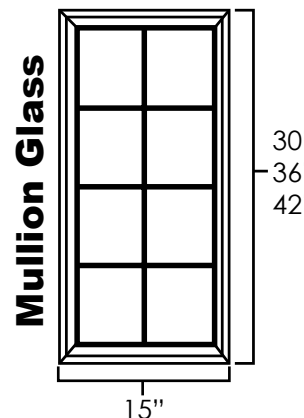

SINGLE GLASS DIAGONAL DOORS

SKU: MDWDC30 • MDWDC36 • MDWDC42 • PGWDC30 • PGWDC36 • PGWDC42

» For SKU ordering info see page 83

MD (Mullion)

ASP	BC	HS	WPG	ES	WH	MO	PS	WS	YC
N/A	♦	N/A	N/A	N/A	♦	♦	♦	N/A	♦

PG (Plain Glass)

ASP	BC	HS	WPG	ES	WH	MO	PS	WS	YC
N/A	N/A	♦	♦	♦	N/A	N/A	♦	N/A	N/A