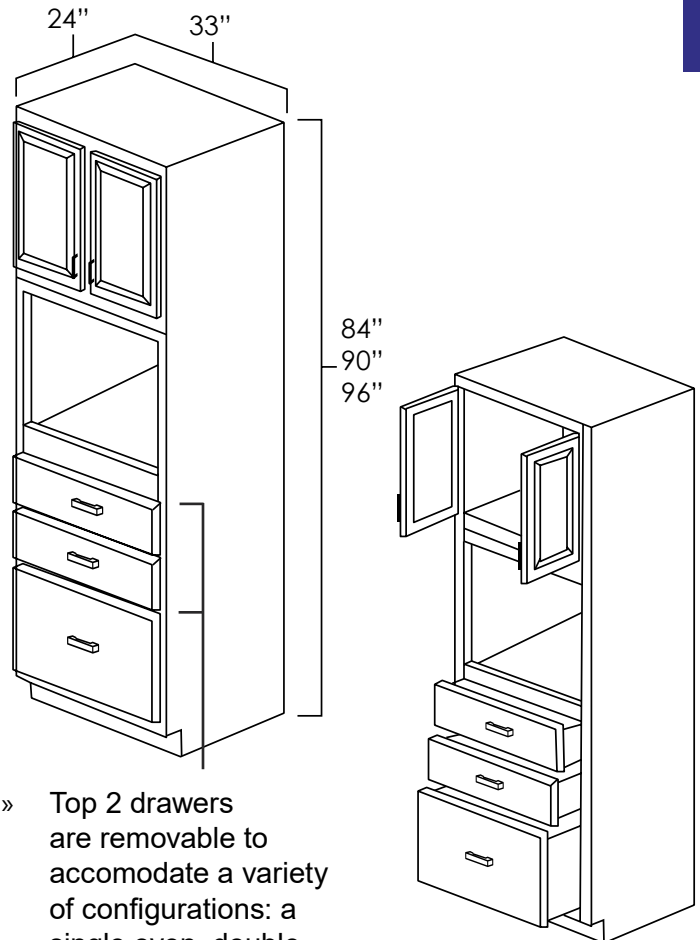

Talls

UNIVERSAL OVEN CABINETS

SKU: UOC3384 • UOC3390 • UOC3396

Specifications:

- » The cut out opening measures 28.5" x 22".
- » Will fit any standard size oven.
- » These cabinets are 24" deep.
- » Can be arranged as a single oven, double oven, or oven/microwave combination by removing the necessary drawers and cutting to fit.
- » Butt doors on all universal oven cabinets.
- » The top two drawers are standard drawers while the bottom is a deeper drawer.
- » For SKU ordering info see page 80

ASP BC HS WPG ES WH MO PS WS YC

- » Top 2 drawers are removable to accommodate a variety of configurations: a single oven, double oven, or oven/microwave combination