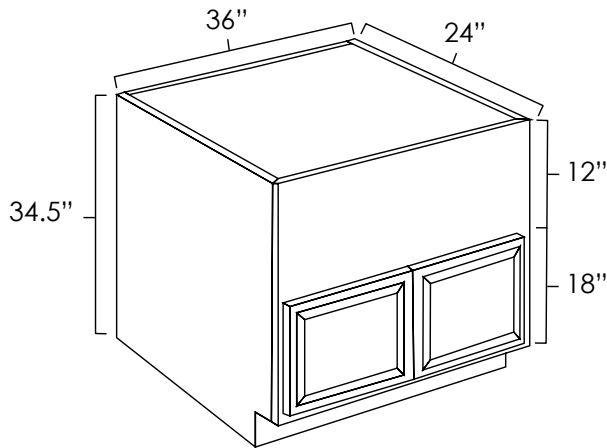

FARM SINK BASE CABINETS

SKU: FSB36

Specifications:

- » 18" high cabinet doors.
- » There are no shelves or drawers in this cabinet.
- » For SKU ordering info see page 78

ASP	BC	HS	WPG	ES	WH	MO	PS	WS	YC
◆	◆	◆	◆	◆	◆	◆	◆	◆	◆