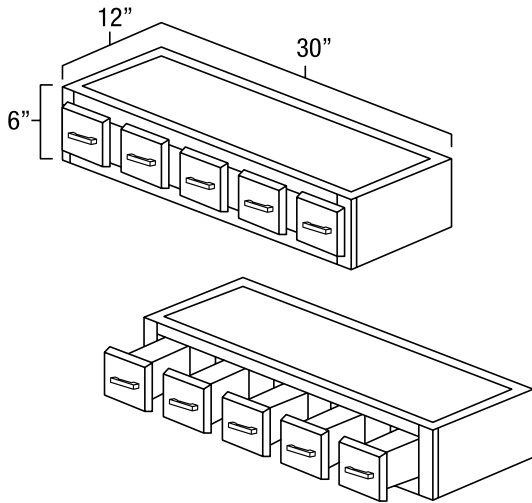

SPICE DRAWER WALL CABINETS

SKU: WSC30

Specifications:

- » This cabinet does not come with any drawer slides.
- » The interior is finished and the cabinet can be used without the drawers as a wine rack.
- » The drawers cannot be turned. If drawers are used the cabinet must be installed horizontally for them to function properly.
- » *For SKU ordering info see page 75*

ASP	BC	HS	WPG	ES	WH	MO	PS	WS	YC
◆	◆	◆	◆	N/A	◆	◆	◆	◆	◆