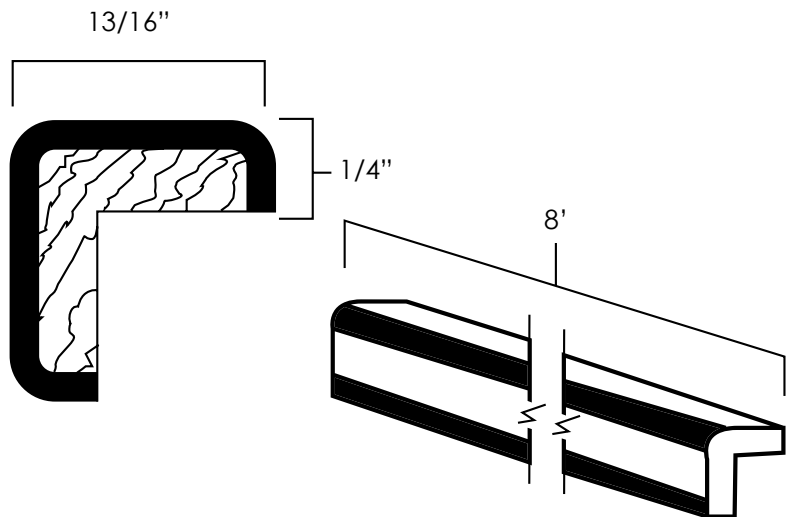

COVE CROWN MOULDING

SKU: LVC LVCD

Specifications:

» Sold in 8ft. long sections

» For SKU ordering info see page 86

PANELS, FILERS & TRIMS

OUTSIDE CORNER MOULDING

SKU: PCS8

Specifications:

» Sold in 8ft. long sections

» For SKU ordering info see page 86

ASP	BC	HS	WPG	ES	WH	MO	PS	WS	YC
♦	♦	♦	♦	♦	♦	♦	♦	♦	♦