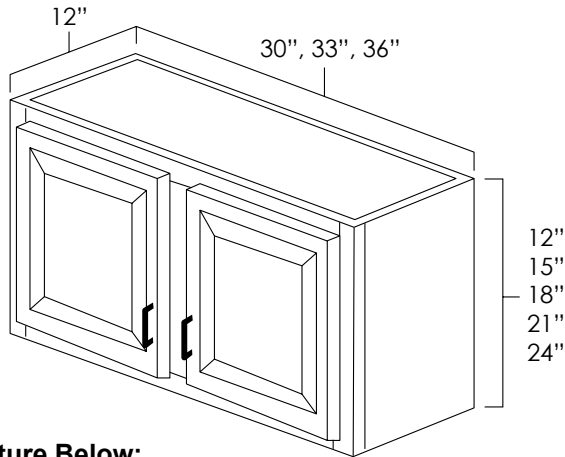

Specifications:

- » 24" tall cabinets have one adjustable shelf.
- » The remaining heights have no shelves.
- » Butt doors on cabinets are 24" through 36" wide.
- » For SKU ordering info see page 75

Picture Below: