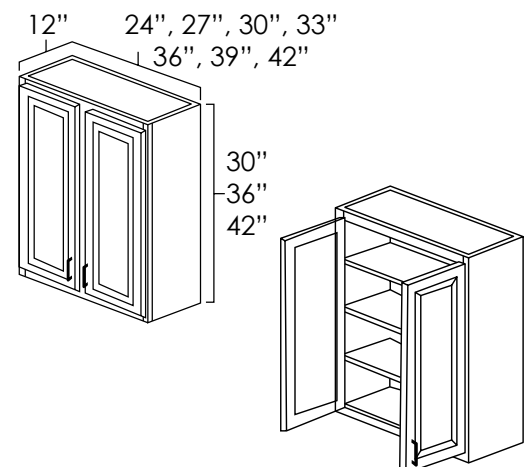

DOUBLE DOOR WALL CABINETS

SKU: W2430 • W2430 • W2442 • W2730 • W2736 • W2742 • W3030
W3036 • W3042 • W3330 • W3336 • W3342 • W3630 • W3636 • W3642
W3930 • W3936 • W3942 • W4230 • W4236 • W4242

Specifications:

- » 30" and 36" tall cabinets have two adjustable shelves.
- » 42" tall cabinets have three adjustable shelves.
- » Butt doors on cabinets are 24" though 36" wide.
- » Doors may be replaced with corresponding set of double glass doors (see page 49).
- » *For SKU ordering info see page 74*

ASP	BC	HS	WPG	ES	WH	MO	PS	WS	YC
◆	◆	◆	◆	◆	◆	◆	◆	◆	◆