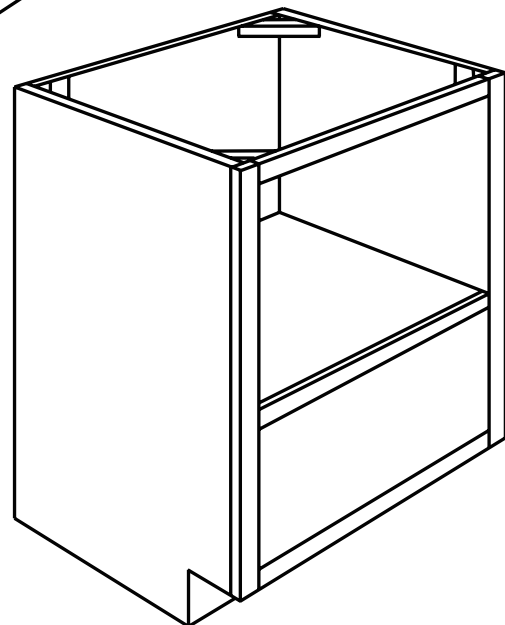

BASE MICROWAVE CABINET

SKU: BMC27 • BMC30

BASES

Specifications:

- » Finished solid wood front
- » 1 Soft-close drawer
- » Dovetail drawer construction
- » Solid wood construction
- » *For SKU ordering info see page 79*

ASP	BC	HS	WPG	ES	WH	MO	PS	WS	YC
◆	N/A	◆	◆	N/A	◆	N/A	◆	◆	N/A