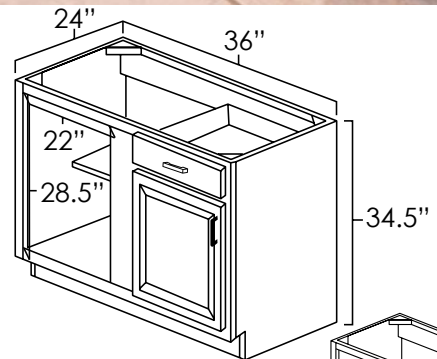

ASP	BC	HS	WPG	ES	WH	MO	PS	WS	YC
◆	◆	◆	◆	◆	◆	◆	◆	◆	◆