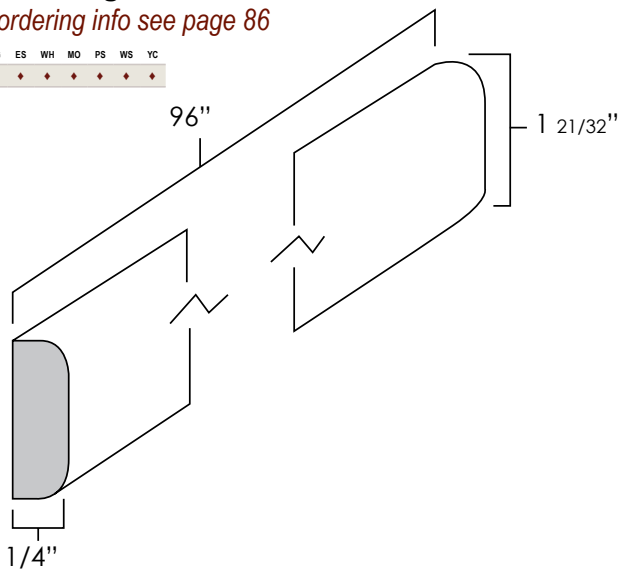

BATTEN MOULDING

Specifications:

SKU: BM8

- » Sold in 8ft. long sections
- » For SKU ordering info see page 86

ASP BC HS WPG ES WH MO PS WS YC