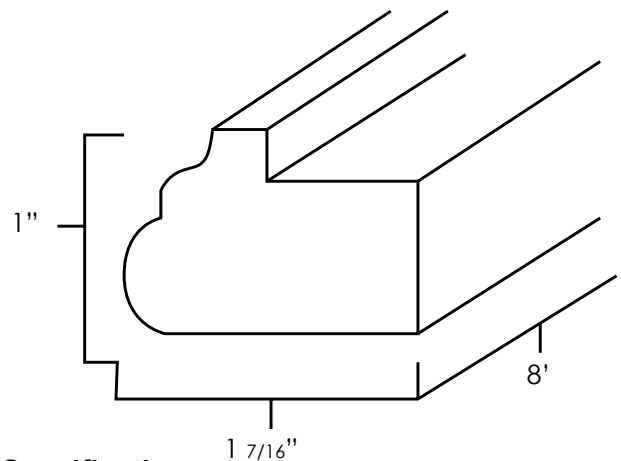

LIGHT RAIL MOULDING **SKU: LRM8**

Specifications:

- » Sold in 8 ft long sections.
- » For SKU ordering info see page 86