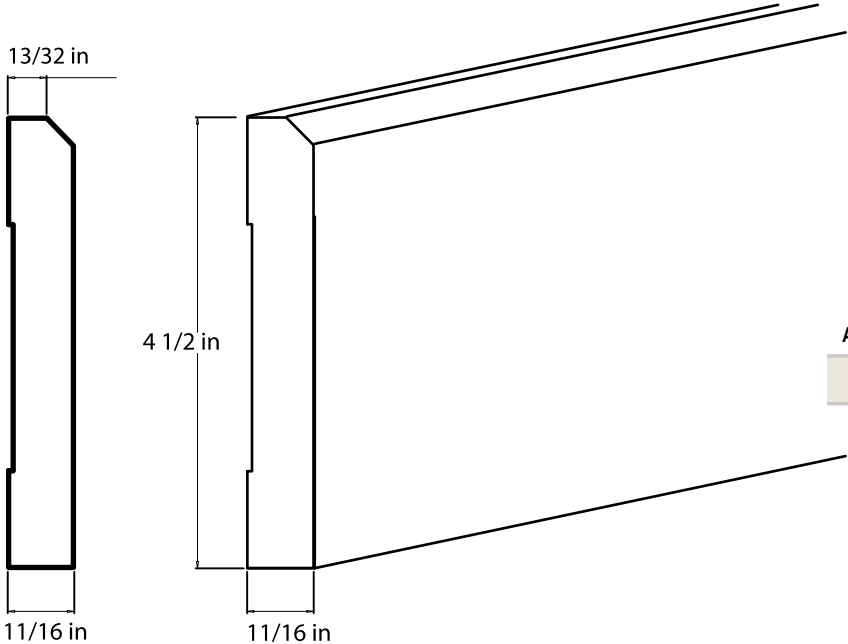

DECORATIVE BASE MOULDING

SKU: DEC004

1. **Specifications:**
2. » Sold in 8 ft long sections.
   - » 4 1/2" inches tall.
   - » 11/16 inch thick.
   - » *For SKU ordering info see page 86*

ASP	BC	HS	WPG	ES	WH	MO	PS	WS	YC
◆	N/A	◆	◆	N/A	◆	N/A	◆	◆	N/A