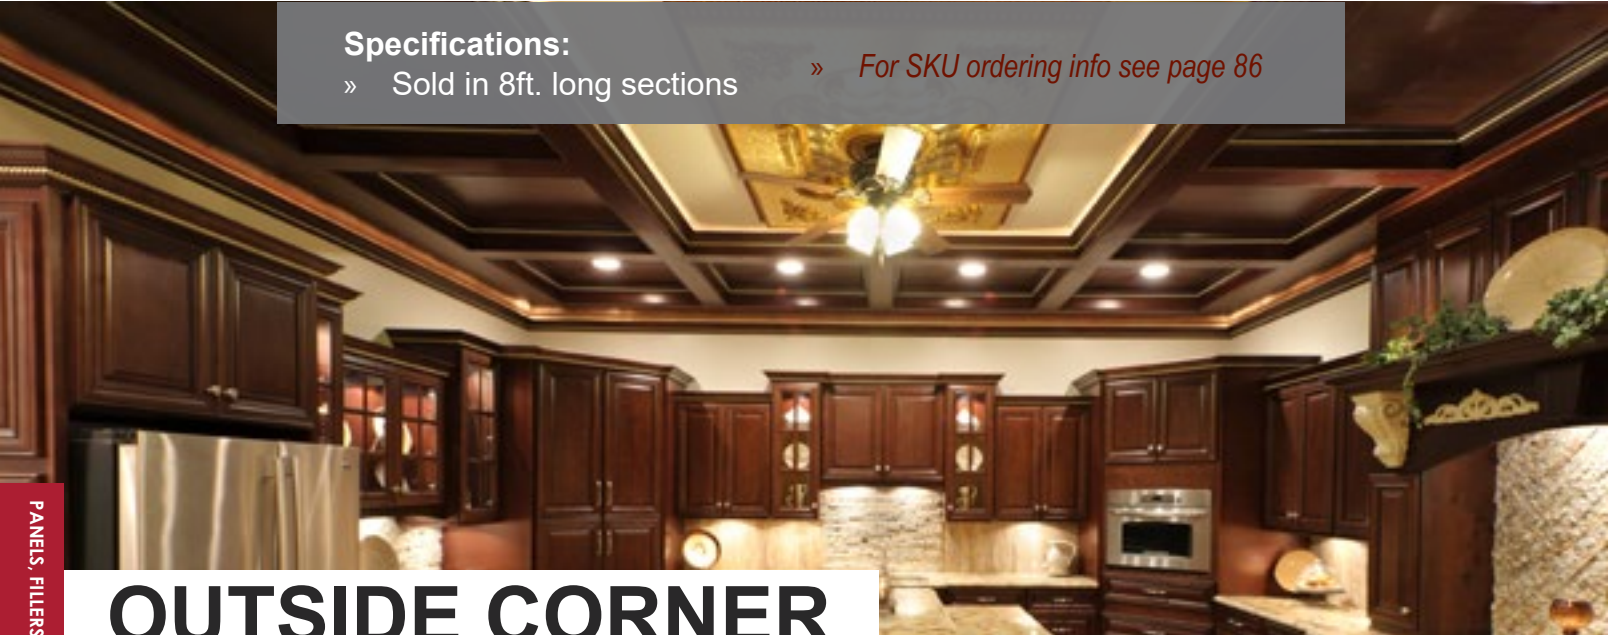

LIGHT RAIL MOULDING **SKU: LRM8**

Specifications:

- » Sold in 8 ft long sections.
- » For SKU ordering info see page 86

COVE CROWN MOULDING

SKU: LVC LVCD

Specifications:

» Sold in 8ft. long sections

» For SKU ordering info see page 86