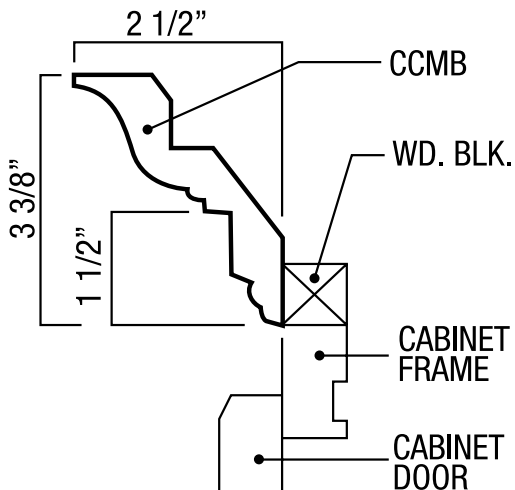

Specifications:

- » Sold in 8ft long sections.
- » Flat section to accommodate Rope insert.
- » When applying crown to full overlay cabinets a crown backer will be required.
- » For SKU ordering info see page 85

ASP	BC	HS	WPG	ES	WH	MO	PS	WS	YC
◆	◆	◆	◆	◆	◆	◆	◆	◆	◆