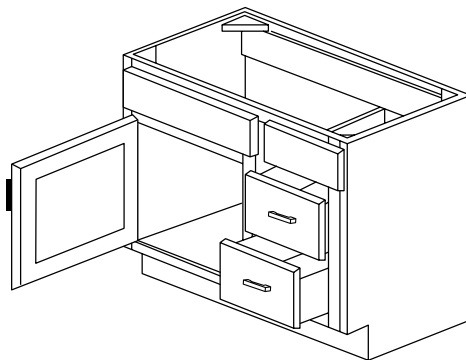

Specifications:

- » Depth: 21".
- » There are no shelves in these cabinets.
- » Only the bottom two drawers are functioning.
- » All styles have one standard false drawer front on top and two deep drawers below.
- » **WHEN INDICATING RIGHT (R) or LEFT (L), IT CORRESPONDS TO THE SIDE THE DRAWERS ARE ON WHILE LOOKING AT IT**
- » *For SKU ordering info see page 87*