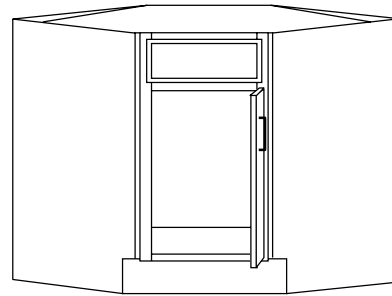

ASP	BC	HS	WPG	ES	WH	MO	PS	WS	YC
◆	◆	◆	◆	◆	◆	◆	◆	◆	◆

Bases

DIAGONAL CORNER SINK BASE CABINET

SKU: DCB36

BASES

Specifications:

- » There are no shelves in this cabinet.
- » There are no drawers in this cabinet.
- » For SKU ordering info see page 78