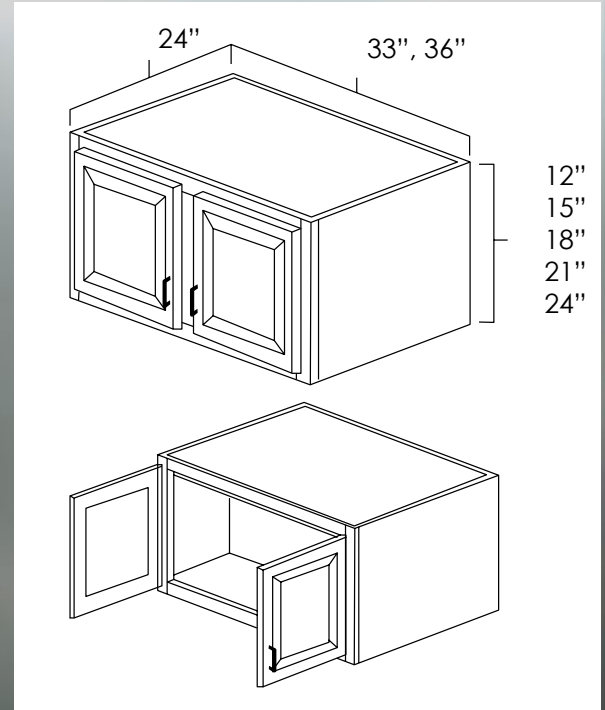

REFRIGERATOR WALL CABINETS

SKU: WR3315 • WR3324 • WR3612 • WR3615 • WR3618 • WR3621 • WR3624

Specifications:

- » 24" tall cabinets have one adjustable shelf.
- » Remaining heights have no shelves.
- » 33" wide cabinets are available only in 15" and 24" heights.
- » Butt doors on all refrigerator wall cabinets.
- » *For SKU ordering info see page 73*

SKU: WR3315 • WR3324 • WR3615 • WR3621

ASP	BC	HS	WPG	ES	WH	MO	PS	WS	YC
◆	◆	◆	◆	N/A	◆	◆	◆	◆	◆

SKU: WR3612 • WR3618 • WR3624

ASP	BC	HS	WPG	ES	WH	MO	PS	WS	YC
◆	◆	◆	◆	◆	◆	◆	◆	◆	◆

Picture:

A refrigerator cabinet is shown in West Point Grey in between two 24" Utility cabinets. To complete the look crown molding has been added.