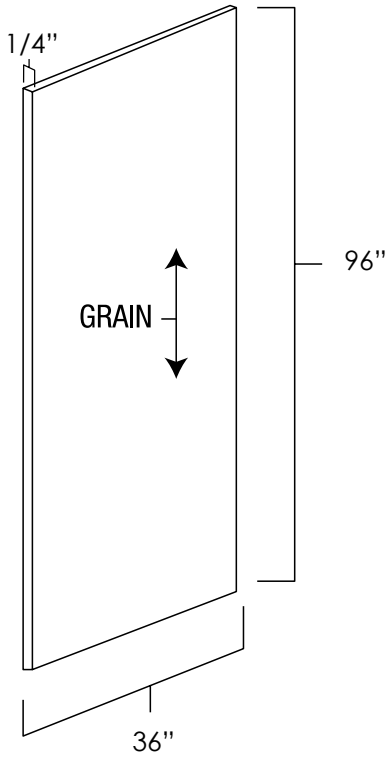

WALL SKIN

SKU: WS1542

STAINED PLYWOOD

Specifications:

SKU: SPW

- » Sold in 8ft. long sections
- » 1/4" thick.
- » For SKU ordering info see page 86

ASP BC HS WPG ES WH MO PS WS YC

Specifications: