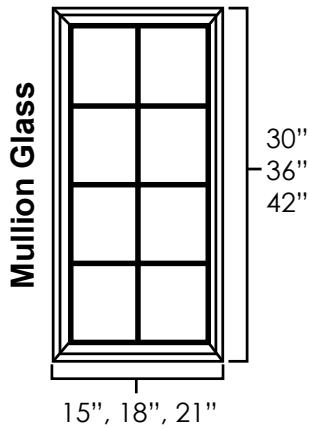

ACCESSORIES