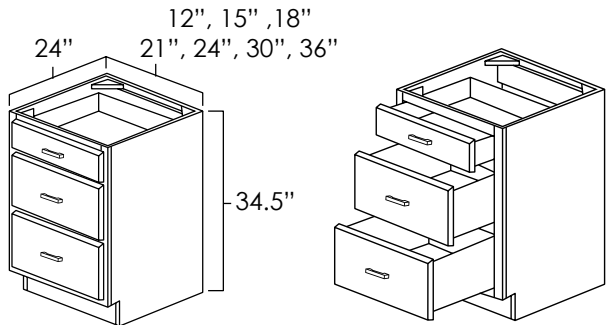

Specifications:

- » Heritage White, Glazed Mocha, York Coffee, Bristol Chocolate, West Point Grey, Aspen White and White Shaker have one standard drawer on top and two deep drawers below.
- » All drawer bases have a small top drawer and two larger bottom drawers
- » For SKU ordering info see page 77

ASP	BC	HS	WPG	ES	WH	MO	PS	WS	YC
N/A	◆	◆	◆	◆	◆	◆	◆	◆	◆