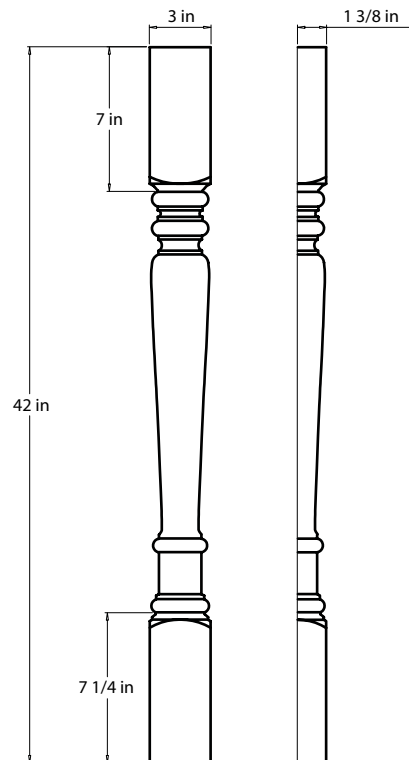

Panels, Fillers & Trims

SPLIT CORNER DECORATIVE LEG

SKU: SCDL

Specifications:

- » Sold in 42" long sections.
- » For SKU ordering info see page 86

ASP	BC	HS	WPG	ES	WH	MO	PS	WS	YC
◆	N/A	◆	◆	N/A	◆	N/A	◆	◆	N/A