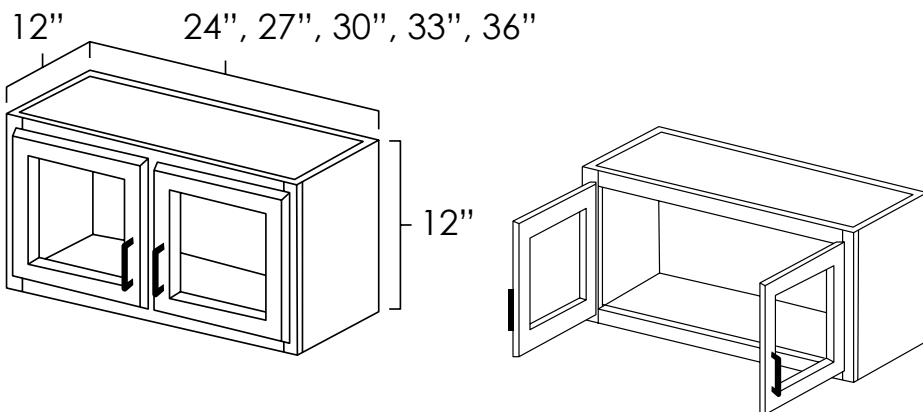

Cabinet Specifications

DOUBLE DECORATIVE STACKER BOXES

SKU: W2412BG • W2712BG • W3012BG • W3312BG • W3612BG • W2412PG • W2712PG • W3012PG • W3312PG • W3612PG

Specifications:

- » **Doors have beveled glass or plain glass fronts.**
- » **These cabinets are shipped pre-assembled.**
- » **Butt doors on all double door stacker cabinets.**
- » *For SKU ordering info see page 76*

With Beveled Glass (BG) • With Plain Glass (PG)

	ASP	BC	HS	WPG	ES	WH	MO	PS	WS	YC
BC	N/A	◆	N/A	N/A	N/A	◆	◆	N/A	N/A	◆
PG	◆	N/A	◆	◆	N/A	N/A	N/A	◆	◆	N/A

A double decorative stacker wall cabinet has been stacked on top of a bridge wall cabinet above a refrigerator. Shown here in Heritage White.