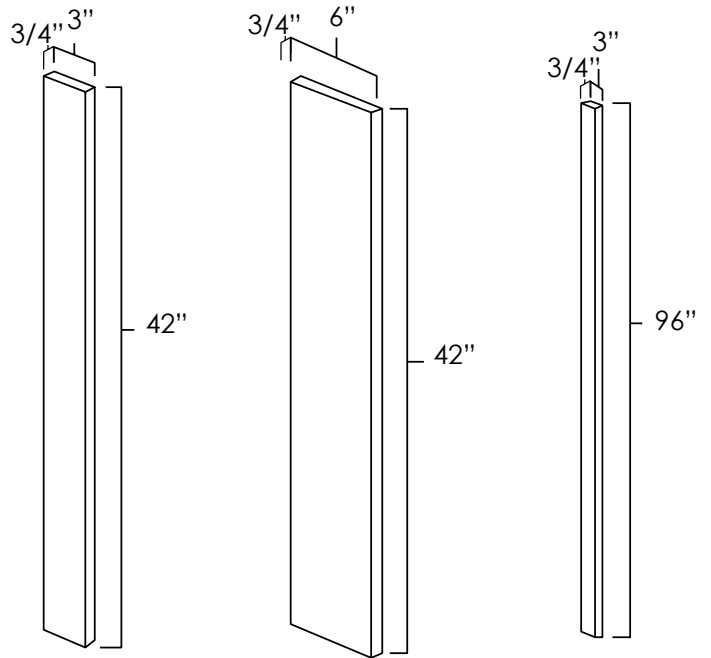

Panels, Fillers & Trims

WALL FILLERS

SKU: WF342 • WF642 • WF396

Specifications:

- » 3/4" thick.
- » Can be trimmed to desired height and/or width.
- » For SKU ordering info see page 84

ASP	BC	HS	WPG	ES	WH	MO	PS	WS	YC
◆	◆	◆	◆	◆	◆	◆	◆	◆	◆

BASE FILLERS

SKU: BF3 • BF6 • TF396

Specifications:

- » 3/4" thick.
- » Can be trimmed to desired height and/or width.
- » For SKU ordering info see page 85

ASP	BC	HS	WPG	ES	WH	MO	PS	WS	YC
◆	◆	◆	◆	◆	◆	◆	◆	◆	◆