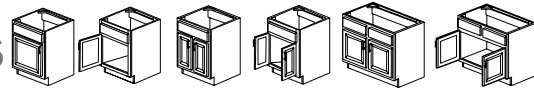

Index

Vanity Drawers Base Cabinets

Page 65

		ASP	BC	HS	WPG	ES	WH	MO	PS	WS	YC
VDB1221	12"	$573.75	$600.89	$600.89	$600.89	$479.75	$456.01	$541.31	$495.43	$495.43	$522.66
VDB1521	15"	$602.44	$630.93	$630.93	$630.93	$503.73	$478.81	$568.38	$520.20	$520.20	$548.79
VDB1821	18"	$632.55	$662.48	$662.48	$662.48	$528.92	$502.75	$596.80	$546.21	$546.21	$576.23
VDB2121	21"	$698.16	N/A	$698.16	$698.16	N/A	$580.93	N/A	$600.86	$600.86	N/A
VDB2421	24"	$731.44	N/A	$731.44	$731.44	N/A	$620.50	N/A	$616.00	$616.00	N/A

Vanity Sink Base Cabinets

Page 66

		ASP	BC	HS	WPG	ES	WH	MO	PS	WS	YC
V2121	21 x 21	$497.72	N/A	$497.72	$497.72	N/A	$366.12	N/A	$398.51	$398.51	N/A
V2421	24 x 21	$454.59	$536.76	$536.76	$536.76	$371.64	$404.99	$369.12	$432.94	$432.94	$432.94
V2721	27 x 21	$640.83	N/A	$640.83	$640.83	N/A	$462.83	N/A	$485.17	$485.17	N/A
V3021	30 x 21	$534.80	$631.43	$631.43	$631.43	$448.34	$478.84	$425.84	$509.33	$509.33	$509.33
V3621	36 x 21	$795.83	$797.20	$797.20	$797.20	$543.83	$548.63	$500.96	$757.93	$757.93	$757.93

Single Door Vanity Cabinets

Page 67

		ASP	BC	HS	WPG	ES	WH	MO	PS	WS	YC
V2421DL	24 x 21 left	$508.53	N/A	$543.26	$508.53	N/A	$475.92	N/A	$502.73	$502.73	N/A
V2421DR	24 x 21 right	$508.53	N/A	$543.26	$508.53	N/A	$475.92	N/A	$502.73	$502.73	N/A
V3021DL	30 x 21 left	$677.07	$644.83	$688.88	$644.83	$575.95	$632.13	$642.19	$644.83	$644.83	$644.83
V3021DR	30 x 21 right	$677.07	$644.83	$688.88	$644.83	$575.95	$632.13	$642.19	$644.83	$644.83	$644.83
V3621DL	36 x 21 left	$865.20	$824.00	$824.00	$824.00	$698.62	$720.22	$722.53	$824.00	$824.00	$824.00
V3621DR	36 x 21 right	$865.20	$824.00	$824.00	$824.00	$698.62	$720.22	$722.53	$824.00	$824.00	$824.00