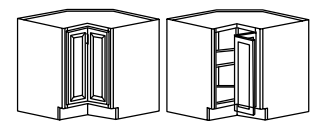

Lazy Susan Corner Base Cabinet

Page 35

		ASP	BC	HS	WPG	ES	WH	MO	PS	WS	YC
LS3312	33"	$1,117.37	$1,117.37	$1,117.37	$1,117.37	$665.78	$827.42	$782.81	$778.81	$778.81	$778.81
LS3612	36"	$1,127.36	$1,127.36	$1,127.36	$1,127.36	$675.77	$837.41	$792.80	$788.80	$788.80	$788.80