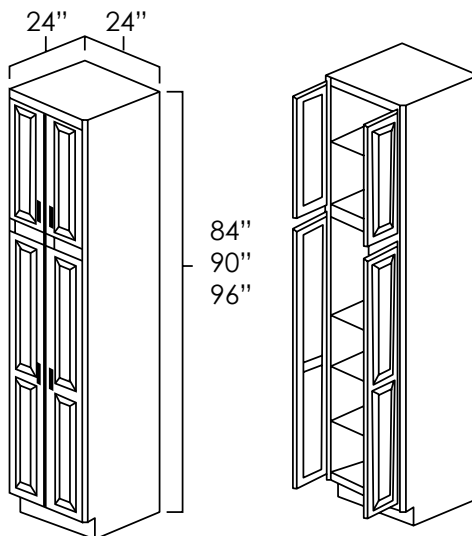

18" WIDE UTILITY CABINETS

SKU: UC1884 • UC1890 • UC1896

TALLS

Specifications:

- » Four adjustable shelves can be used in either the top or bottom section.
- » Bottom section measures 54" tall.
- » These cabinets are 24" deep.
- » *For SKU ordering info see page 80*

ASP	BC	HS	WPG	ES	WH	MO	PS	WS	YC
◆	◆	◆	◆	◆	◆	◆	◆	◆	◆

24" WIDE UTILITY CABINETS

SKU: UC2484 • UC2490 • UC2496

Specifications:

- » Four adjustable shelves can be used in either the top or bottom section.
- » Bottom section measures 54" tall.
- » These cabinets are 24" deep.
- » *For SKU ordering info see page 80*

ASP	BC	HS	WPG	ES	WH	MO	PS	WS	YC
◆	◆	◆	◆	◆	◆	◆	◆	◆	◆