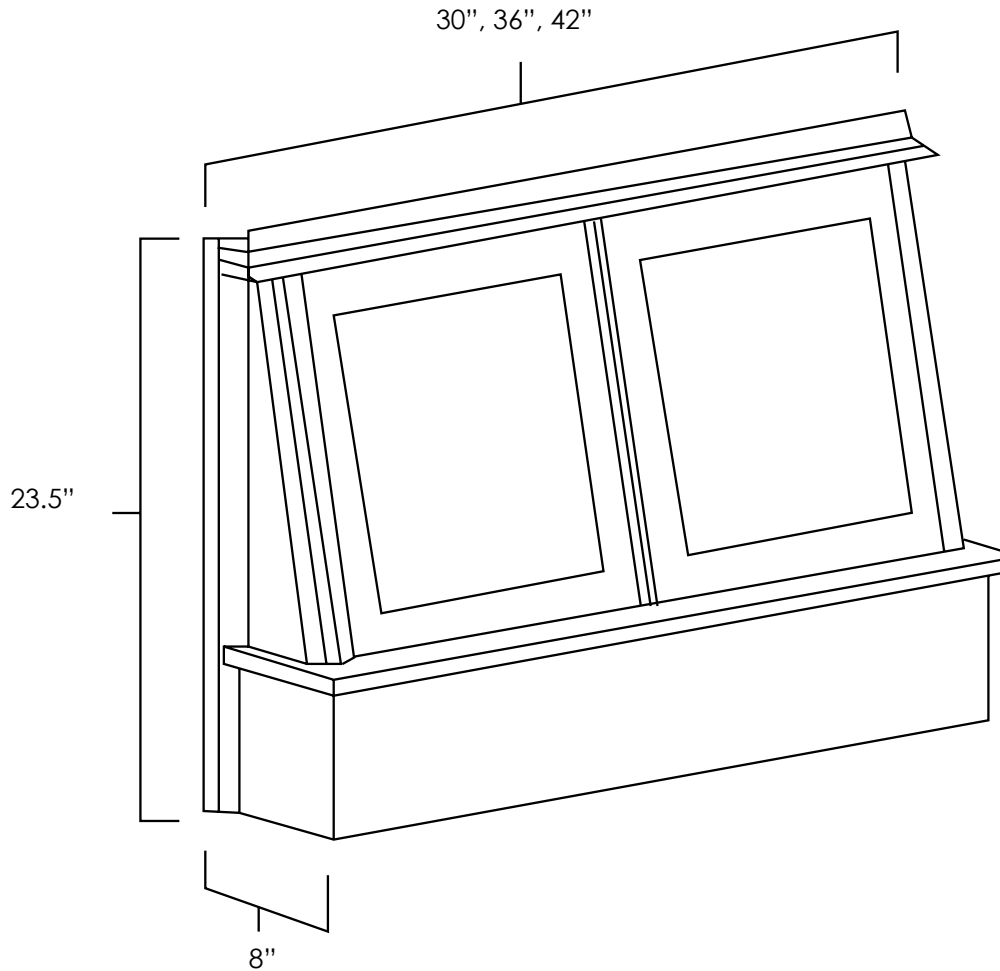

RANGE HOOD FRONTS

SKU: RHF30 • RHF36 • RHF42

ACCESSORIES

Specifications:

- » Heritage White and Glazed Mocha have all size range hood fronts available.
- » Bristol Chocolate, York Coffee, West Point Grey, Aspen White, Platinum Shaker, Hickory Shaker and White Shaker have RHF30 and RHF36 available only.
- » Must be installed between two cabinets for support.
- » Before installation of the RHF occurs, the blower should be installed and the depth adjusted using fillers and/or panels to fit the blower.
- » Not available in Espresso Shaker.
- » **INSTALL BLOWER FIRST**
- » *For SKU ordering info see page 82*

SKU: RHF30 • RHF36

ASP	BC	HS	WPG	ES	WH	MO	PS	WS	YC
N/A	♦	N/A	N/A	N/A	♦	♦	N/A	♦	♦

SKU: RHF42

ASP	BC	HS	WPG	ES	WH	MO	PS	WS	YC
N/A	♦	N/A	N/A	N/A	♦	♦	N/A	♦	♦