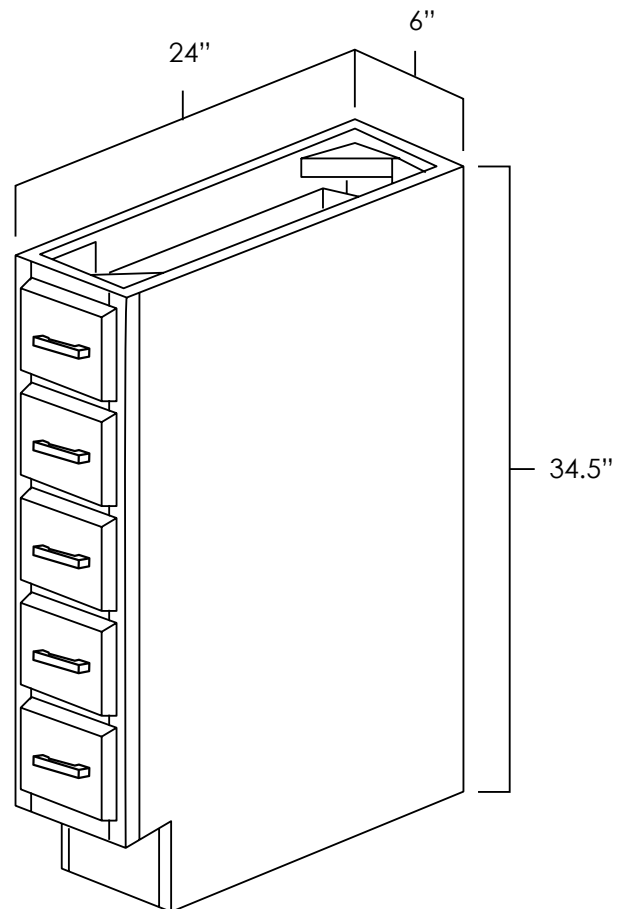

Bases

SPICE DRAWERS BASE CABINET

SKU: BSD6

Specifications:

- » This cabinet does not come with any drawer slides.
- » The cabinet can be used without the drawers as a wine rack.
- » For SKU ordering info see page 78

ASP BC HS WPG ES WH MO PS WS YC

BASES

Picture to the left

BSD6 with drawers partially pulled out to show function in Espresso.