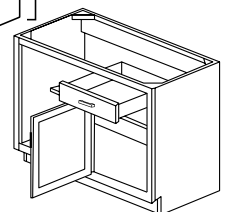

ASP	BC	HS	WPG	ES	WH	MO	PS	WS	YC
◆	◆	◆	◆	◆	◆	◆	◆	◆	◆