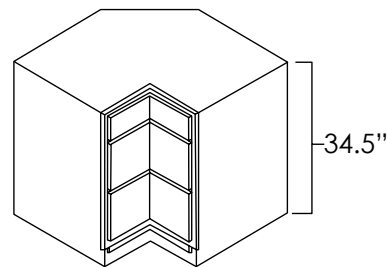

» For SKU ordering info see page 78

ASP	BC	HS	WPG	ES	WH	MO	PS	WS	YC
◆	◆	◆	◆	◆	◆	◆	◆	◆	◆

Bases

CORNER DRAWERS BASE CABINET

SKU: CDB36

BASES

Specifications:

- » This cabinet has three fully functioning, full extension drawers.
- » Heritage White, Glazed Mocha, York Coffee, Bristol Chocolate, West Point Grey, Aspen White and White Shaker have one standard drawer on top and two deep drawers below.
- » All drawer bases have a small top drawer and two larger bottom drawers
- » For SKU ordering info see page 83