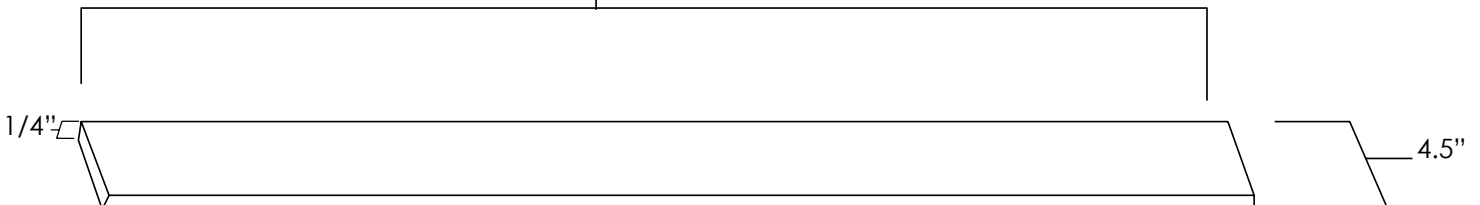

96"

Panels, Fillers & Trims

ISLAND PANELS

SKU: IS3696

Specifications:

- » 1/2" thick.
- » Can be trimmed to desired height and/or width.
- » *For SKU ordering info see page 85*

ASP BC HS WPG ES WH MO PS WS YC