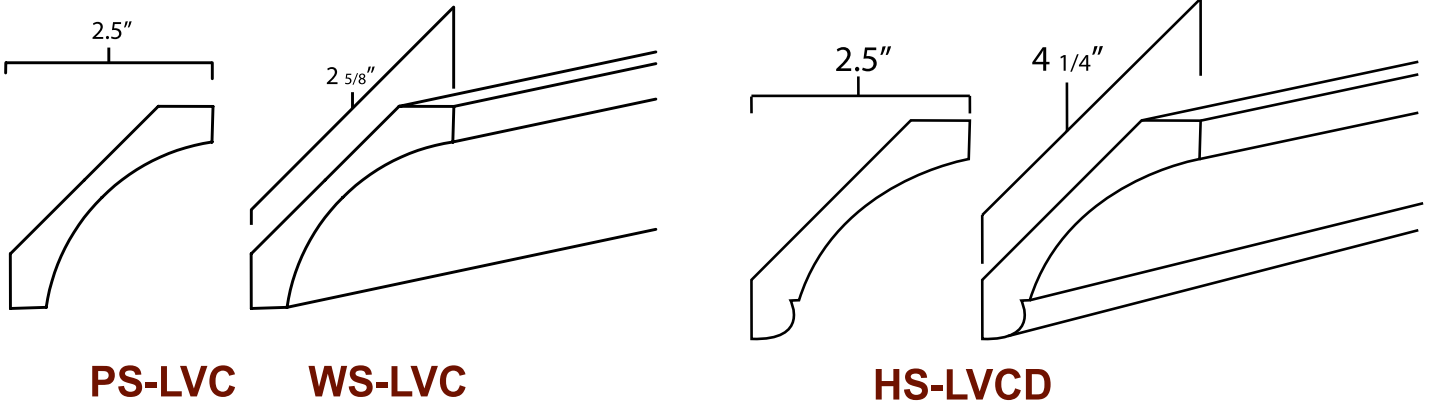

LIGHT RAIL MOULDING **SKU: LRM8**

Specifications:

- » Sold in 8 ft long sections.
- » For SKU ordering info see page 86

COVE CROWN MOULDING

SKU: LVC LVCD

Specifications:

» Sold in 8ft. long sections

» For SKU ordering info see page 86