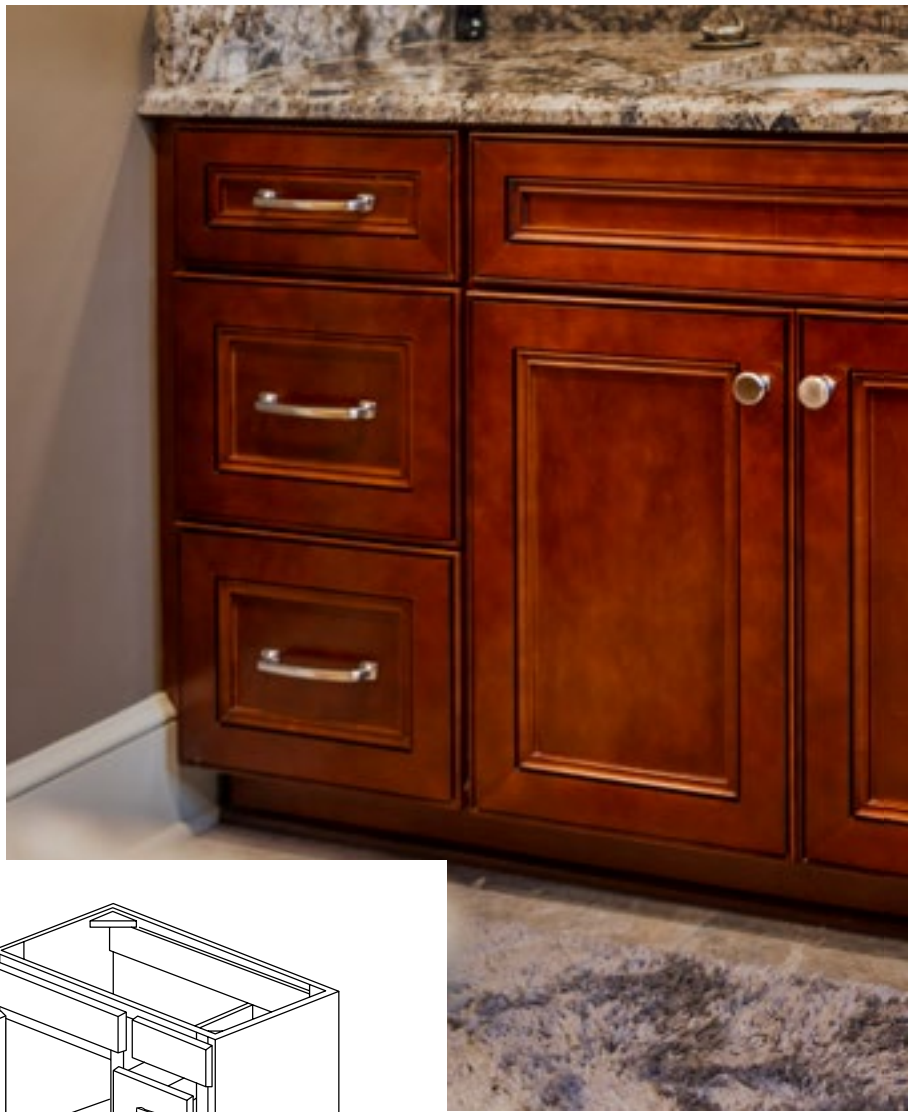

Specifications:

- » Depth: 21".
- » There are no shelves in these cabinets.
- » Only the bottom two drawers are functioning.
- » All styles have one standard false drawer front on top and two deep drawers below.
- » **WHEN INDICATING RIGHT (R) or LEFT (L), IT CORRESPONDS TO THE SIDE THE DRAWERS ARE ON WHILE LOOKING AT IT**
- » *For SKU ordering info see page 87*