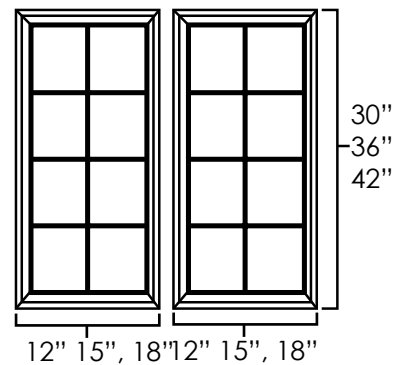

Specifications:

- » Match the profile of the selected door style.
- » The information following MD in the sku indicate the size / type of cabinet the door will fit.
  EX: MD2442 fits a W2442.
  EX: MDWDC36 fits a WDC2436.
- » 30" and 36" high cabinets will have 6 panes while 42" high cabinets will have 8.
- » For SKU ordering info see page 83